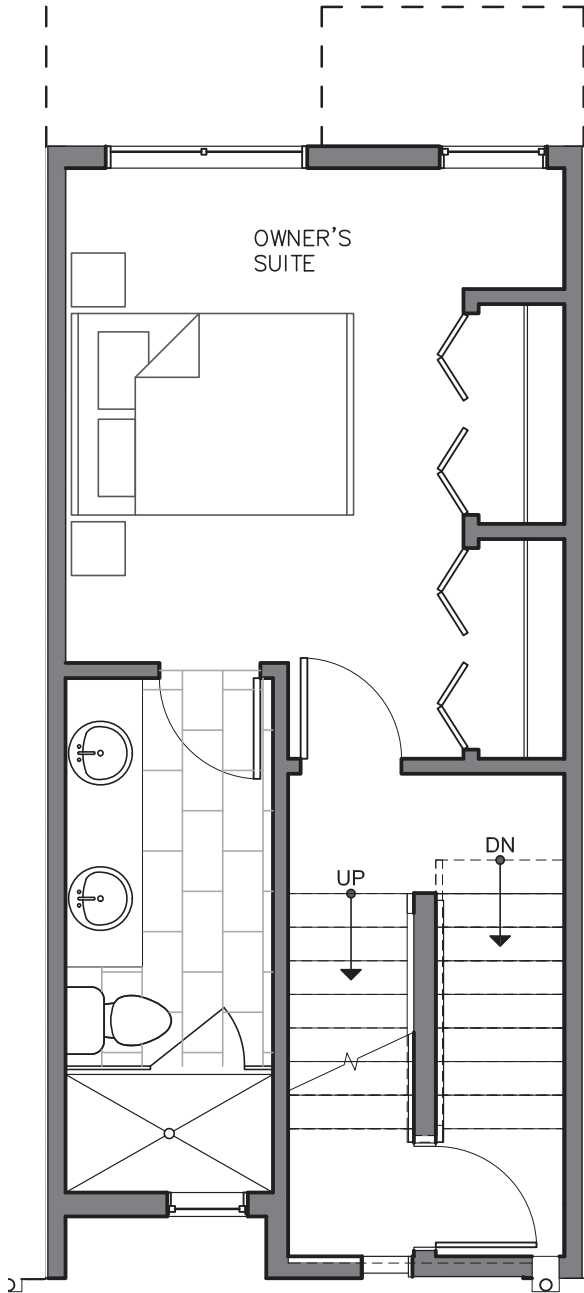

SECOND FLOOR

PID: 448

RYDEN

Crown Hill

8509B 16TH AVE NW

SEATTLE, WA 98117

THIRD FLOOR

ROOF DECK