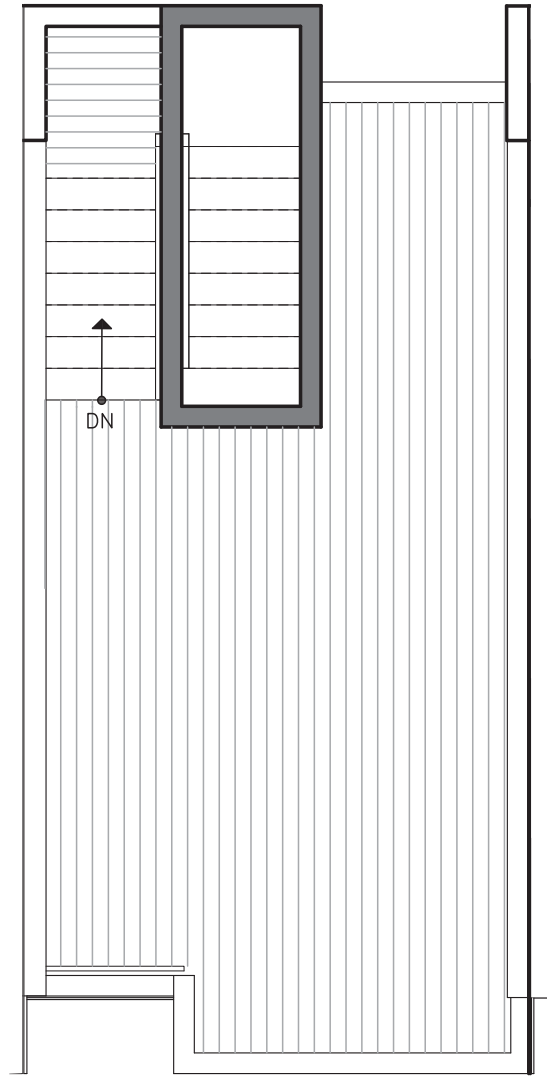

ROOF DECK

PID: 448