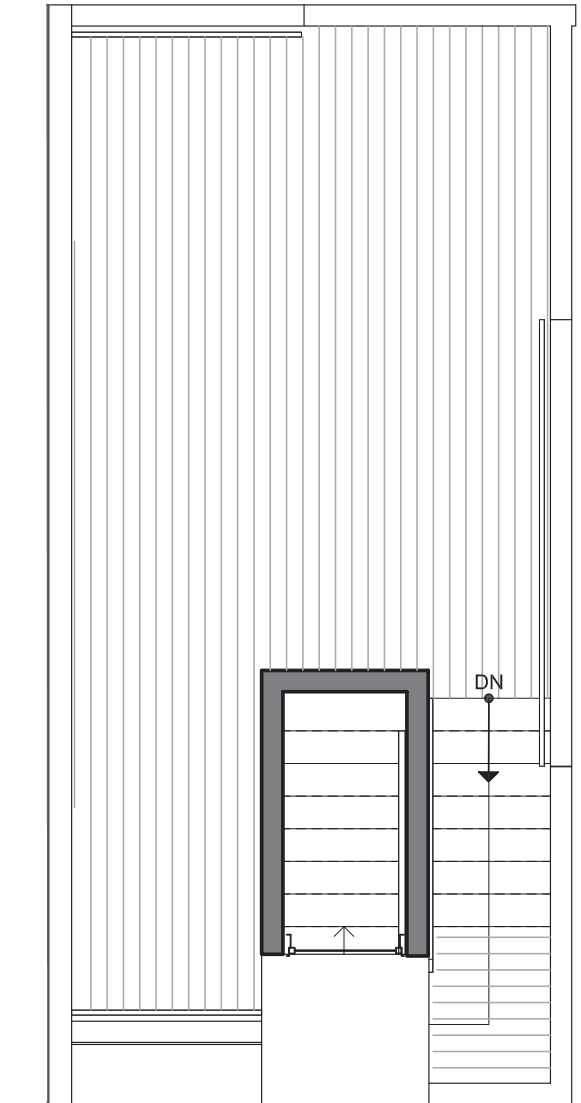

PARKING SPACE

FIRST FLOOR

SECOND FLOOR

PID: 448

RYDEN

Crown Hill

8509C 16TH AVE NW

SEATTLE, WA 98117

THIRD FLOOR

ROOF DECK

PID: 448

RYDEN

Crown Hill

8511A 16TH AVE NW

SEATTLE, WA 98117

FIRST FLOOR