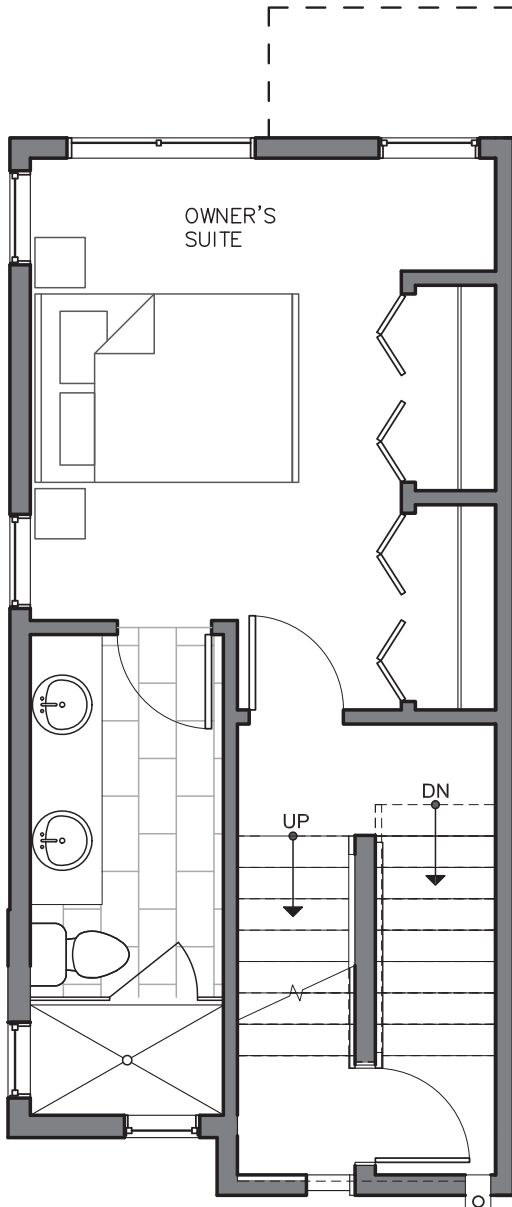

RYDEN

Crown Hill

8509A 16TH AVE NW

SEATTLE, WA 98117

FIRST FLOOR

SECOND FLOOR

PID: 448

RYDEN

Crown Hill

8509A 16TH AVE NW

SEATTLE, WA 98117

982

2

1.75

PARKING SPACE

THIRD FLOOR

ROOF DECK

→ N

PID: 448

RYDEN

Crown Hill

8509B 16TH AVE NW

SEATTLE, WA 98117

FIRST FLOOR

SECOND FLOOR

PID: 448

RYDEN

Crown Hill

8509B 16TH AVE NW

SEATTLE, WA 98117

THIRD FLOOR

ROOF DECK