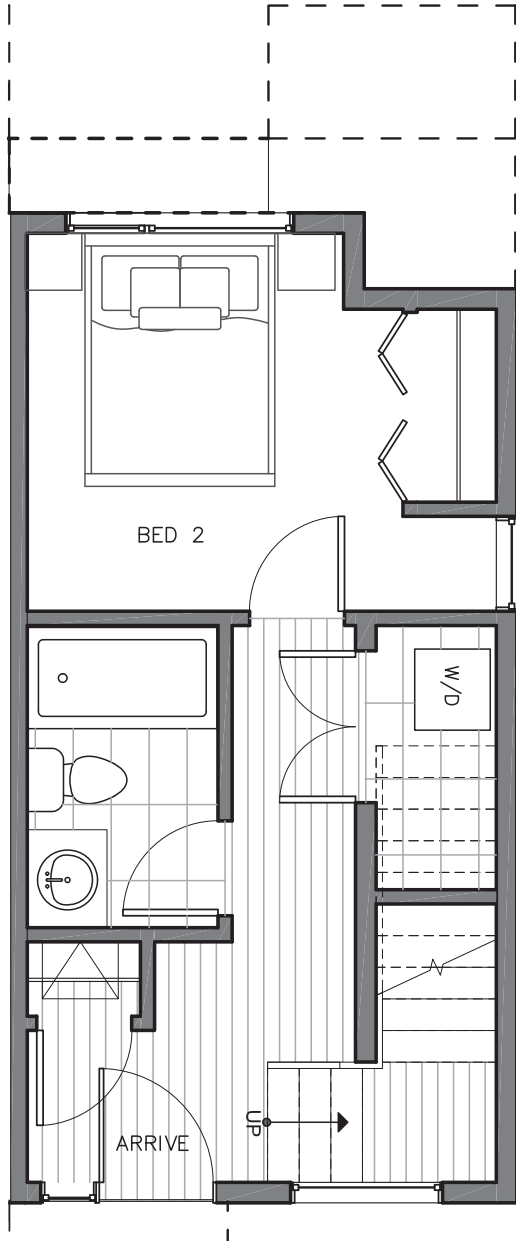

SECOND FLOOR

PID: 448

RYDEN

Crown Hill

8509B 16TH AVE NW

SEATTLE, WA 98117

THIRD FLOOR

ROOF DECK

PARKING SPACE

FIRST FLOOR

SECOND FLOOR

PID: 448

RYDEN

Crown Hill

8509C 16TH AVE NW

SEATTLE, WA 98117