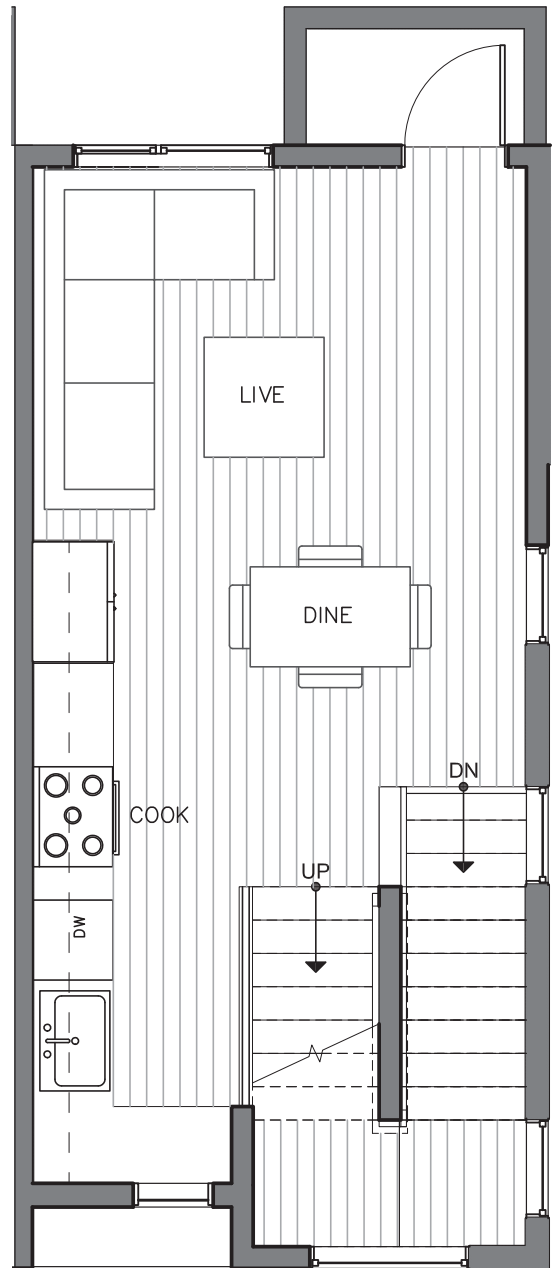

SECOND FLOOR

PID: 448

RYDEN

Crown Hill

8509B 16TH AVE NW

SEATTLE, WA 98117

THIRD FLOOR

ROOF DECK

PID: 448

RYDEN

Crown Hill

8509C 16TH AVE NW

SEATTLE, WA 98117

982

2

1.75

PARKING SPACE

FIRST FLOOR

SECOND FLOOR

PID: 448

RYDEN

Crown Hill

8509C 16TH AVE NW

SEATTLE, WA 98117

THIRD FLOOR

ROOF DECK

PID: 448

RYDEN

Crown Hill

8511A 16TH AVE NW

SEATTLE, WA 98117

FIRST FLOOR