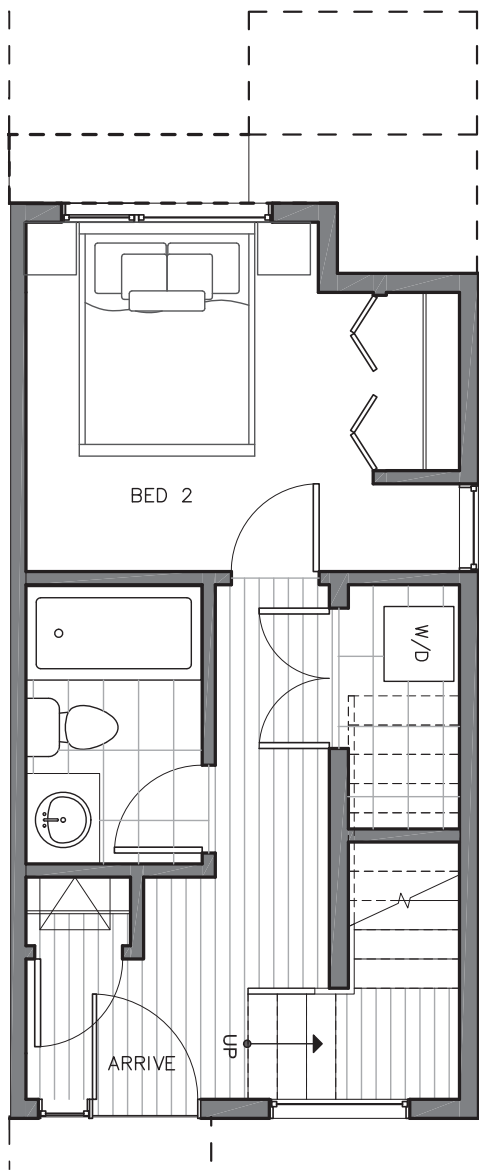

RYDEN

Crown Hill

8509A 16TH AVE NW

SEATTLE, WA 98117

FIRST FLOOR

SECOND FLOOR

PID: 448

RYDEN

Crown Hill

8509A 16TH AVE NW

SEATTLE, WA 98117

982

2

1.75

PARKING SPACE

THIRD FLOOR

ROOF DECK

→ N

PID: 448

RYDEN

Crown Hill

8509B 16TH AVE NW

SEATTLE, WA 98117

FIRST FLOOR