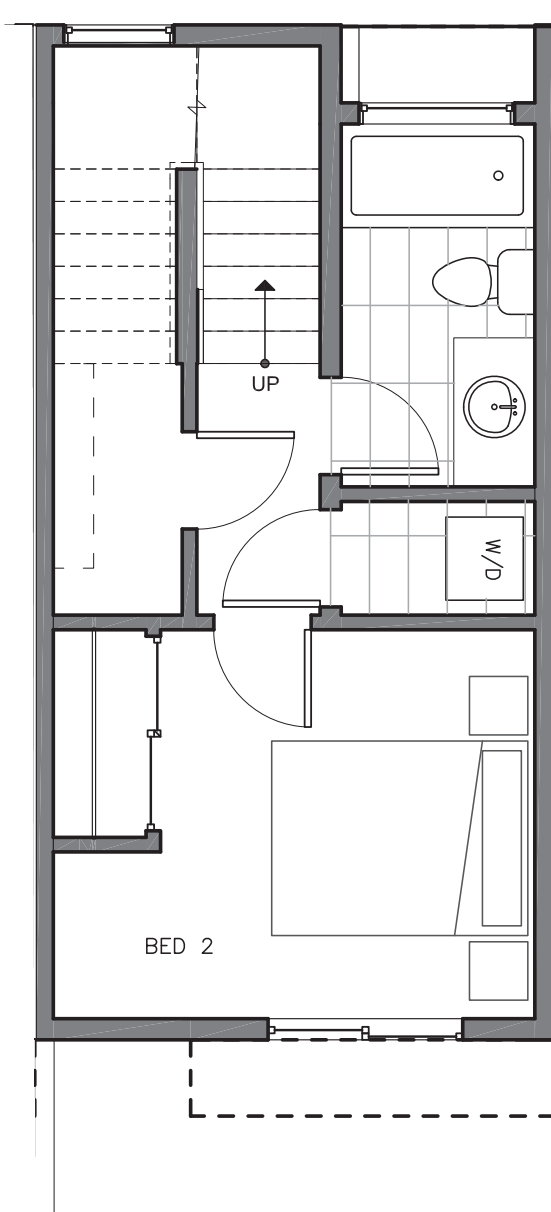

ROOF DECK

N

PID: 448

RYDEN

Crown Hill

8511B 16TH AVE NW

SEATTLE, WA 98117

FIRST FLOOR