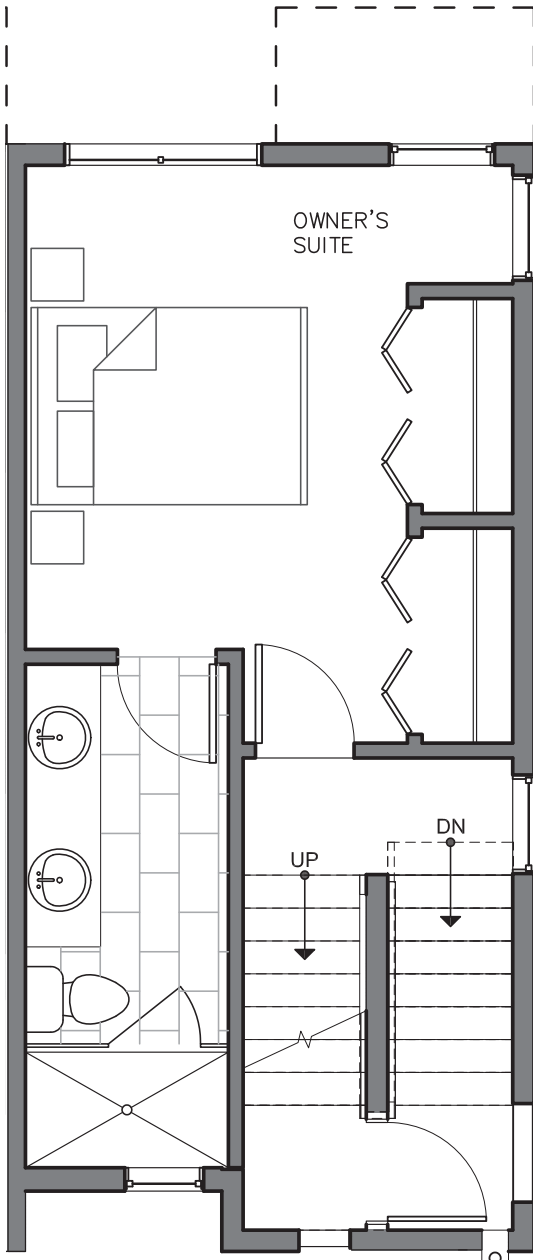

PARKING SPACE

FIRST FLOOR

SECOND FLOOR

PID: 448

RYDEN

Crown Hill

8509C 16TH AVE NW

SEATTLE, WA 98117