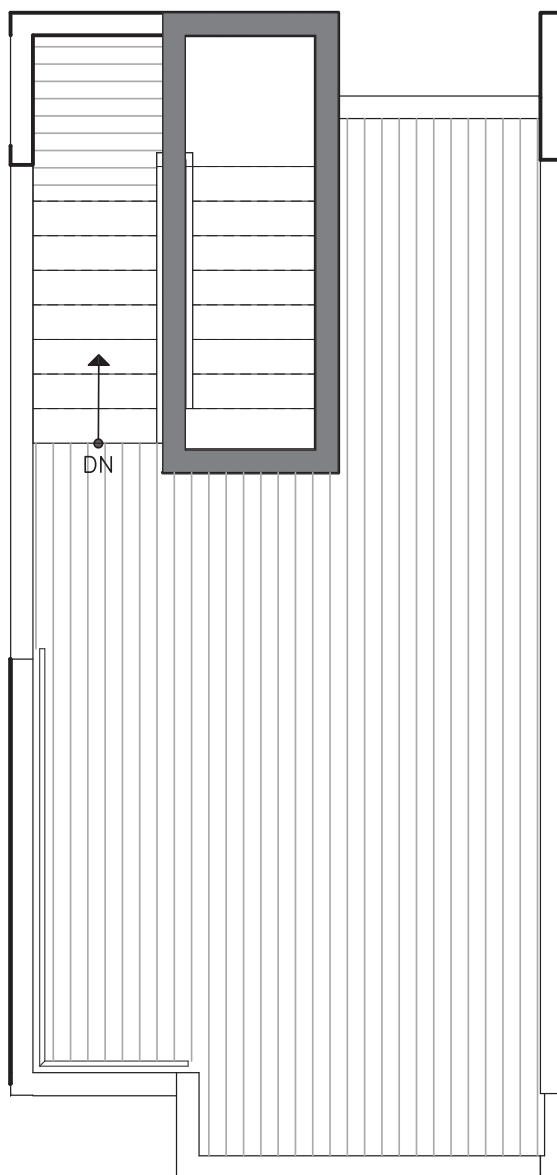

SECOND FLOOR

→ N

PID: 448

RYDEN

Crown Hill

8511A 16TH AVE NW

SEATTLE, WA 98117

THIRD FLOOR