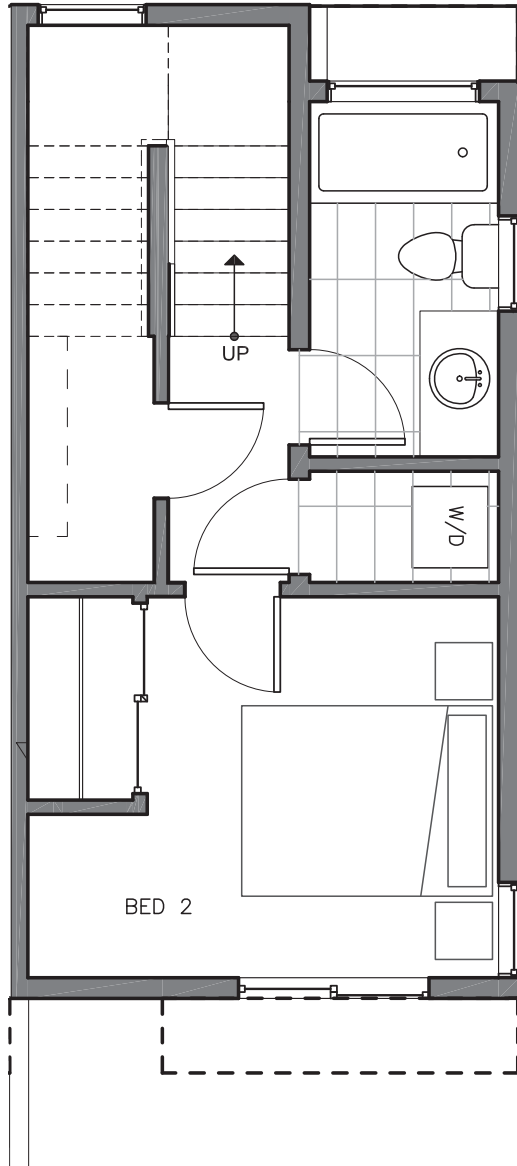

1.75

THIRD FLOOR

ROOF DECK

PID: 448

RYDEN

Crown Hill

8511C 16TH AVE NW

SEATTLE, WA 98117