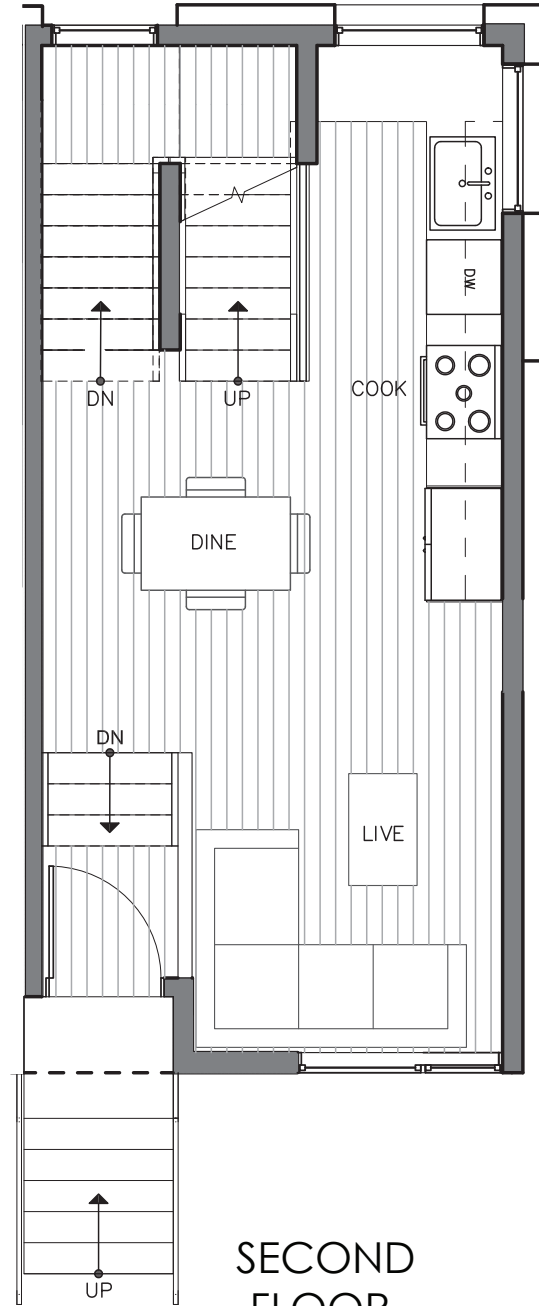

1.75

THIRD FLOOR

ROOF DECK

PID: 448

RYDEN

Crown Hill

8511C 16TH AVE NW

SEATTLE, WA 98117