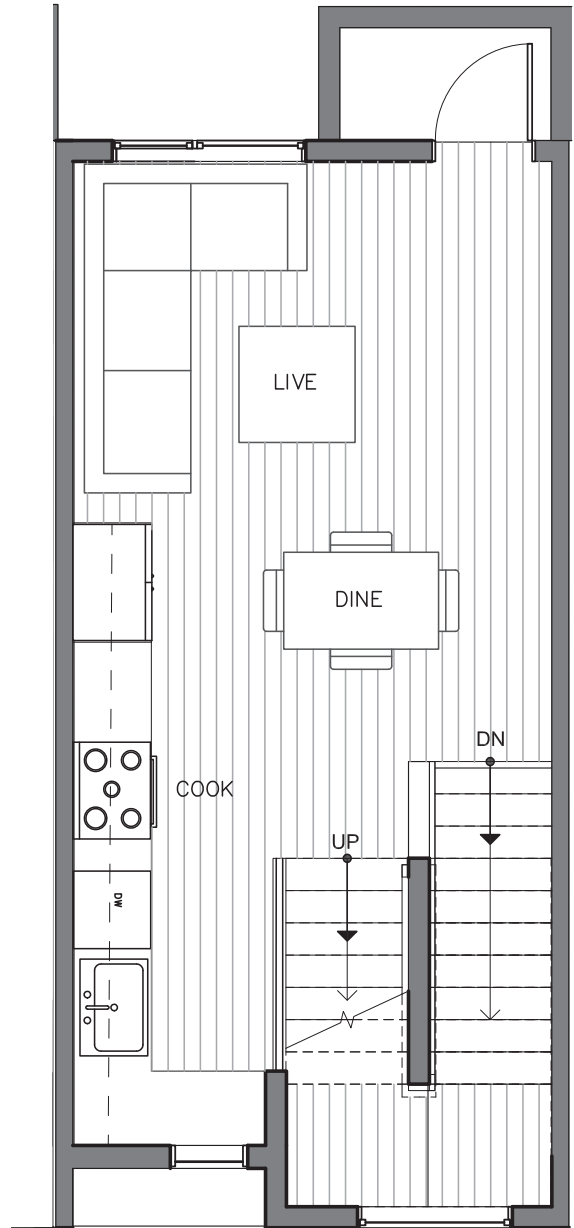

ROOF DECK

→ N

PID: 448

RYDEN

Crown Hill

8509B 16TH AVE NW

SEATTLE, WA 98117

FIRST FLOOR

SECOND FLOOR

PID: 448

RYDEN

Crown Hill

8509B 16TH AVE NW

SEATTLE, WA 98117

THIRD FLOOR

ROOF DECK