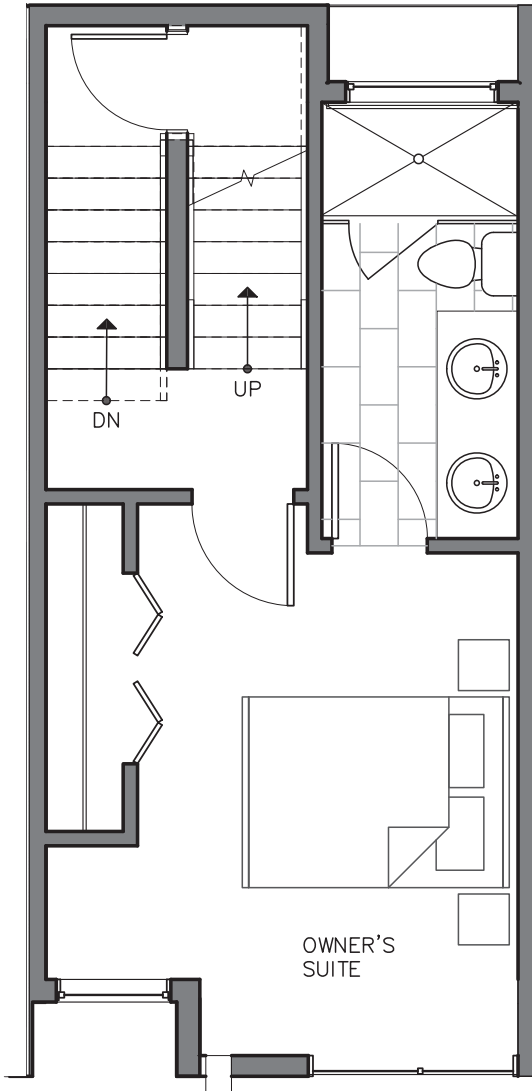

RYDEN

Crown Hill

8511B 16TH AVE NW

SEATTLE, WA 98117

971

2

1.75

THIRD FLOOR