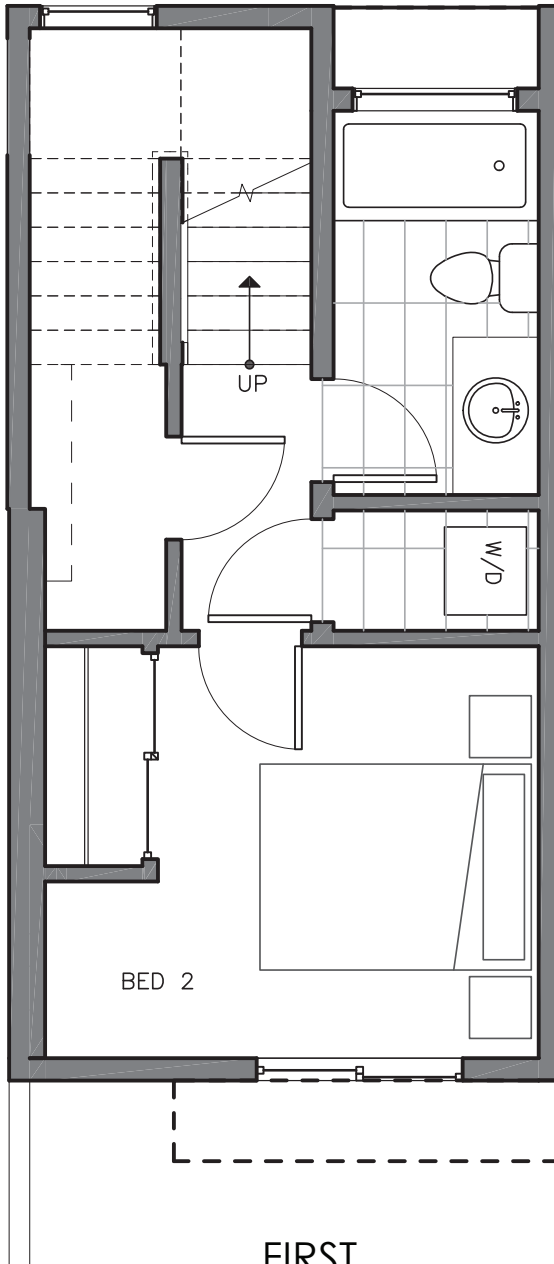

THIRD FLOOR

ROOF DECK

PID: 448

RYDEN

Crown Hill

8511A 16TH AVE NW

SEATTLE, WA 98117

FIRST FLOOR