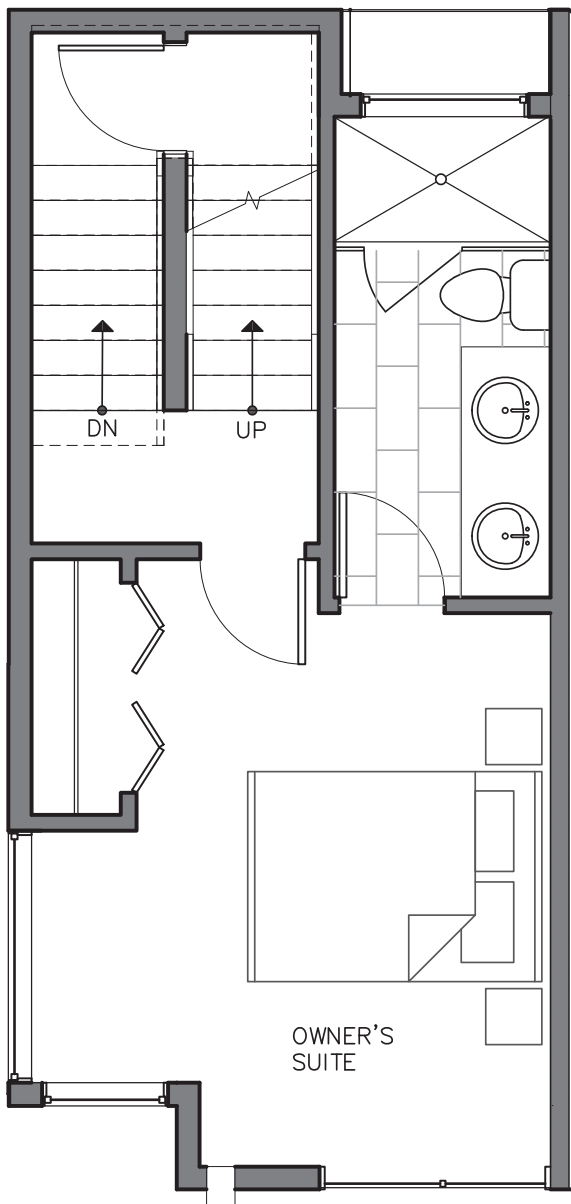

SECOND FLOOR

→ N

PID: 448

RYDEN

Crown Hill

8511A 16TH AVE NW

SEATTLE, WA 98117

THIRD FLOOR