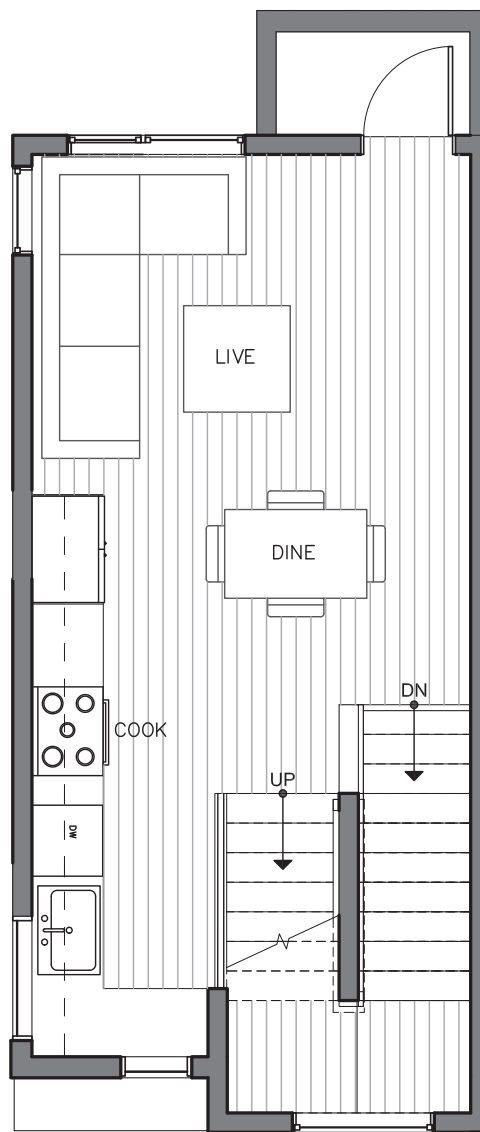

RYDEN

Crown Hill

8509A 16TH AVE NW

SEATTLE, WA 98117

FIRST FLOOR

SECOND FLOOR

PID: 448

RYDEN

Crown Hill

8509A 16TH AVE NW

SEATTLE, WA 98117

982

2

1.75

PARKING SPACE

THIRD FLOOR

ROOF DECK

→ N

PID: 448

RYDEN

Crown Hill

8509B 16TH AVE NW

SEATTLE, WA 98117

FIRST FLOOR

SECOND FLOOR

PID: 448

RYDEN

Crown Hill

8509B 16TH AVE NW

SEATTLE, WA 98117

THIRD FLOOR

ROOF DECK