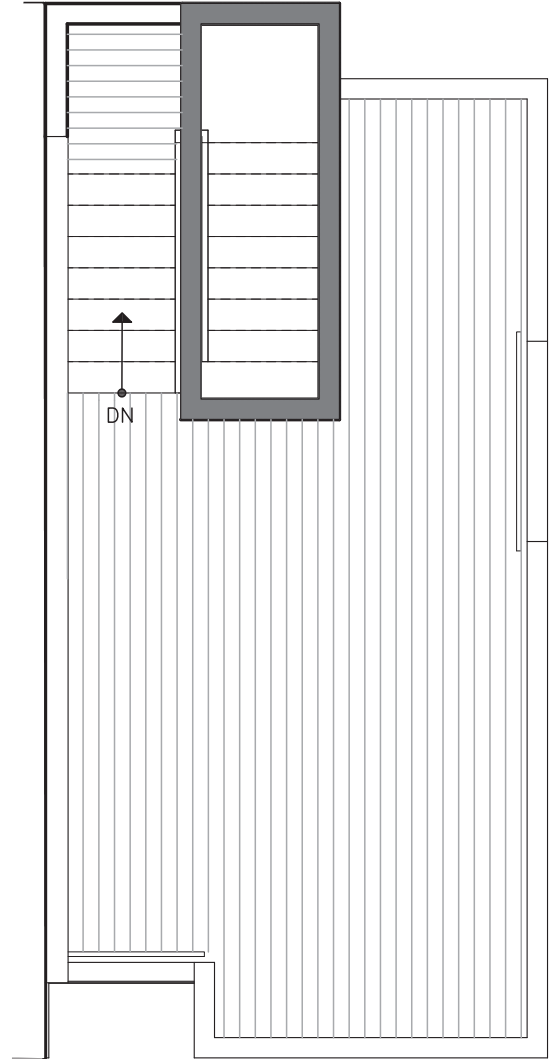

→ N

RYDEN

Crown Hill

8511C 16TH AVE NW

SEATTLE, WA 98117

THIRD FLOOR

ROOF DECK

PID: 448