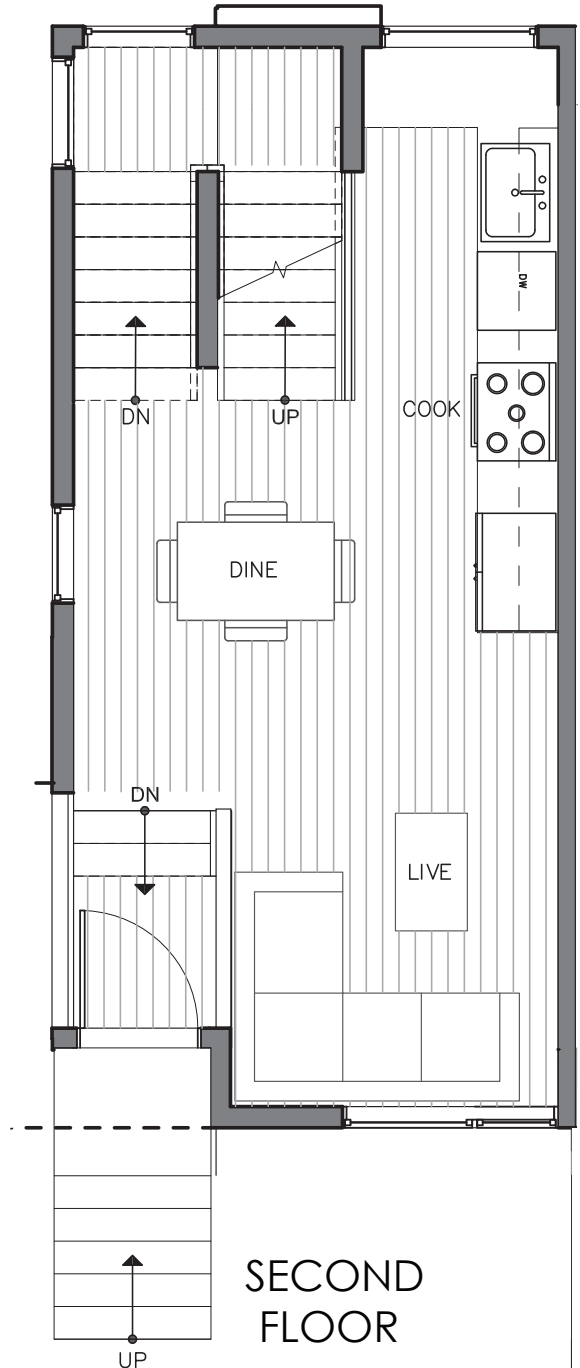

THIRD FLOOR

ROOF DECK

PID: 448

RYDEN

Crown Hill

8511A 16TH AVE NW

SEATTLE, WA 98117

FIRST FLOOR