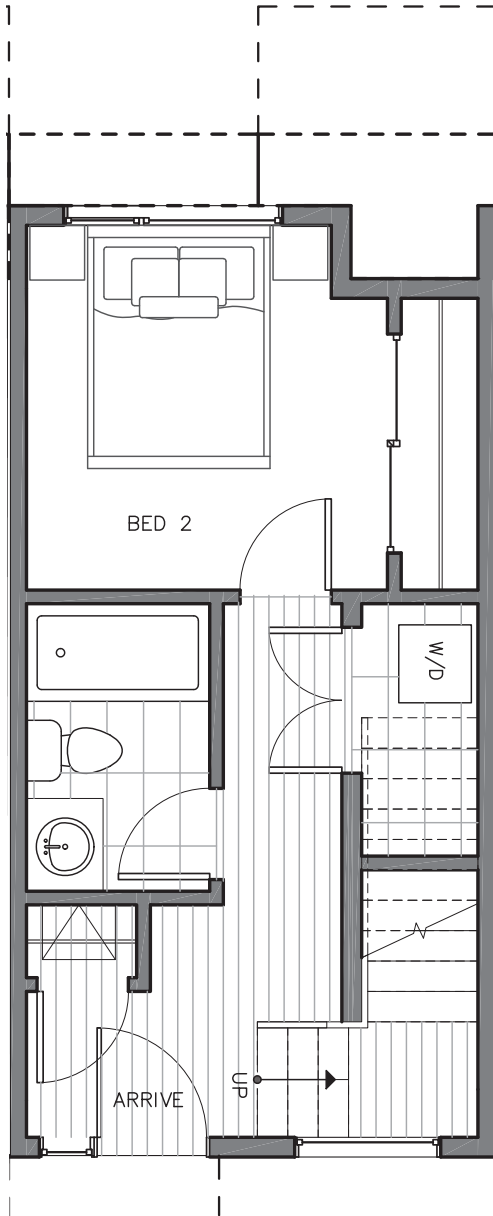

ROOF DECK

→ N

PID: 448

RYDEN

Crown Hill

8509B 16TH AVE NW

SEATTLE, WA 98117

FIRST FLOOR

SECOND FLOOR

PID: 448

RYDEN

Crown Hill

8509B 16TH AVE NW

SEATTLE, WA 98117

THIRD FLOOR

ROOF DECK