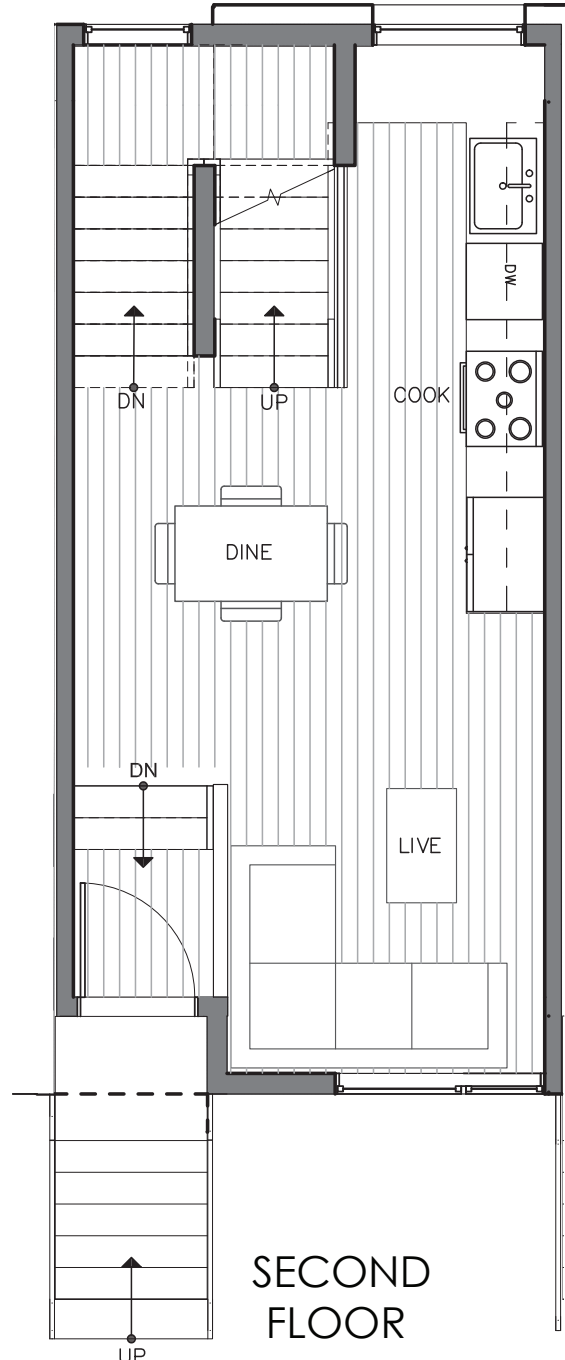

ROOF DECK

N

PID: 448

RYDEN

Crown Hill

8511B 16TH AVE NW

SEATTLE, WA 98117

FIRST FLOOR