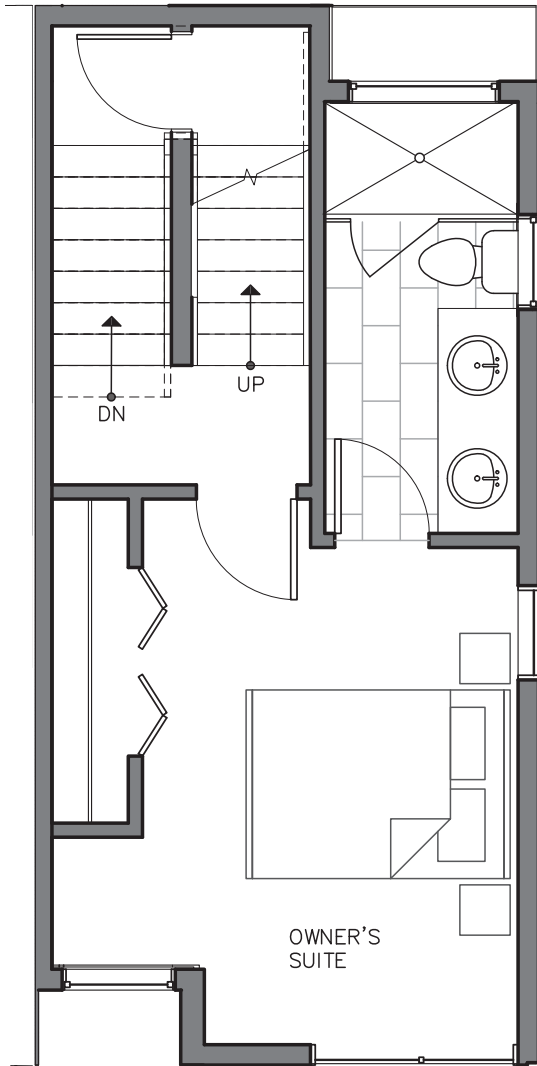

RYDEN

Crown Hill

8511C 16TH AVE NW

SEATTLE, WA 98117

THIRD FLOOR