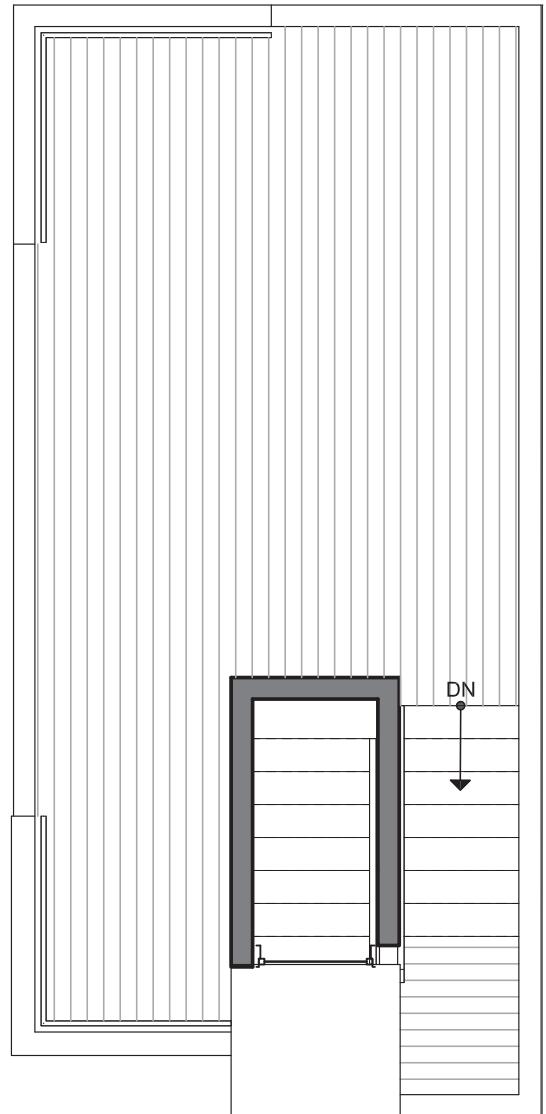

RYDEN

Crown Hill

8509A 16TH AVE NW

SEATTLE, WA 98117

FIRST FLOOR

SECOND FLOOR

PID: 448

RYDEN

Crown Hill

8509A 16TH AVE NW

SEATTLE, WA 98117

982

2

1.75

PARKING SPACE

THIRD FLOOR

ROOF DECK

→ N

PID: 448

RYDEN

Crown Hill

8509B 16TH AVE NW

SEATTLE, WA 98117

FIRST FLOOR

SECOND FLOOR

PID: 448

RYDEN

Crown Hill

8509B 16TH AVE NW

SEATTLE, WA 98117

THIRD FLOOR

ROOF DECK