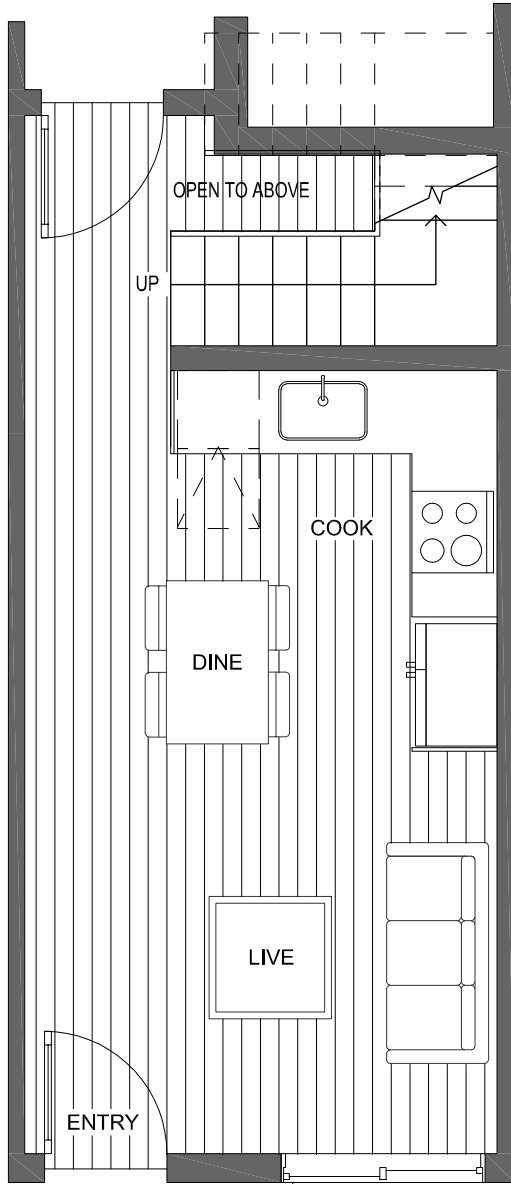

FIRST FLOOR

SECOND FLOOR

PID: 462

Jasmine

of the Flora Collection at Greenwood

10429A ALDERBROOK PL NW

SEATTLE, WA 98177

1,098

2

1.75

PARKING SPACE

THIRD FLOOR

ROOF DECK

PID: 462

FIRST FLOOR

SECOND FLOOR

PID: 462

THIRD FLOOR

ROOF DECK

PID: 462

FIRST FLOOR

SECOND FLOOR

PID: 462

THIRD FLOOR

ROOF DECK

PID: 462

FIRST FLOOR

SECOND FLOOR

PID: 462

Jasmine

of the Flora Collection at Greenwood

10429D ALDERBROOK PL NW