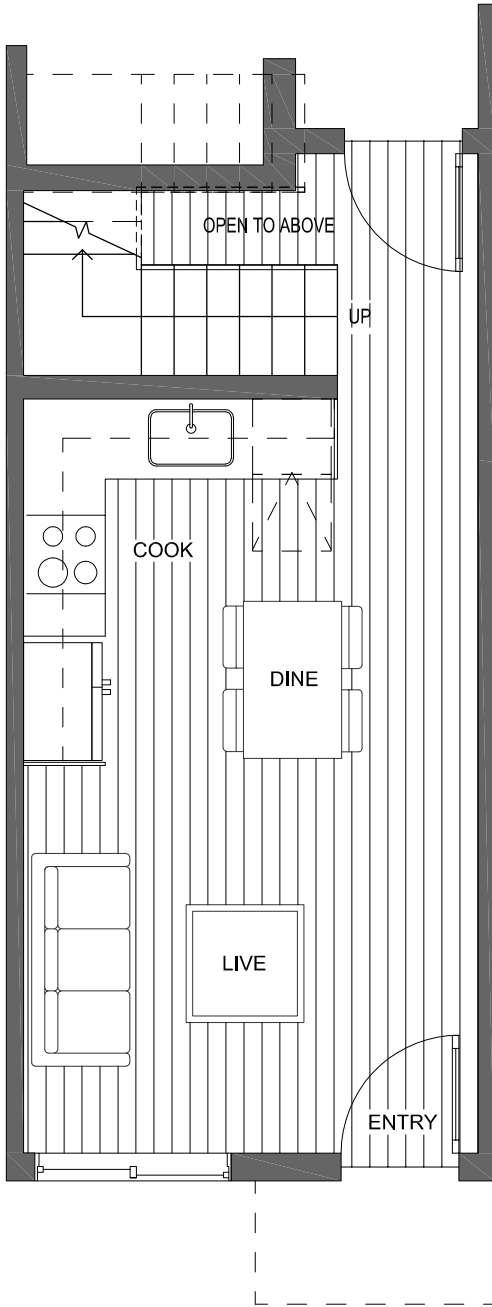

FIRST FLOOR

SECOND FLOOR

PID: 462

Jasmine

of the Flora Collection at Greenwood

10429A ALDERBROOK PL NW

SEATTLE, WA 98177

1,098

2

1.75

PARKING SPACE

THIRD FLOOR

ROOF DECK

PID: 462

FIRST FLOOR

SECOND FLOOR

PID: 462

THIRD FLOOR

ROOF DECK

PID: 462

FIRST FLOOR

SECOND FLOOR

PID: 462

THIRD FLOOR

ROOF DECK

PID: 462

FIRST FLOOR

SECOND FLOOR

PID: 462

Jasmine

of the Flora Collection at Greenwood

10429D ALDERBROOK PL NW