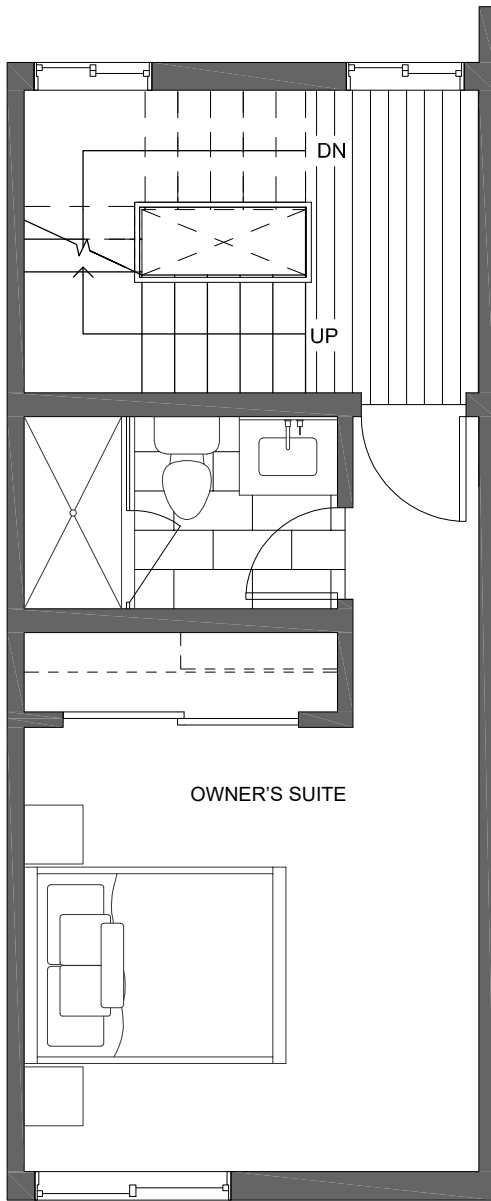

FIRST FLOOR

SECOND FLOOR

PID: 462

Jasmine

of the Flora Collection at Greenwood

10429A ALDERBROOK PL NW

SEATTLE, WA 98177

1,098

2

1.75

PARKING SPACE

THIRD FLOOR

ROOF DECK

PID: 462

FIRST FLOOR

SECOND FLOOR

PID: 462

THIRD FLOOR

ROOF DECK

PID: 462

FIRST FLOOR

SECOND FLOOR

PID: 462

THIRD FLOOR

ROOF DECK

PID: 462

FIRST FLOOR

SECOND FLOOR

PID: 462

Jasmine

of the Flora Collection at Greenwood

10429D ALDERBROOK PL NW