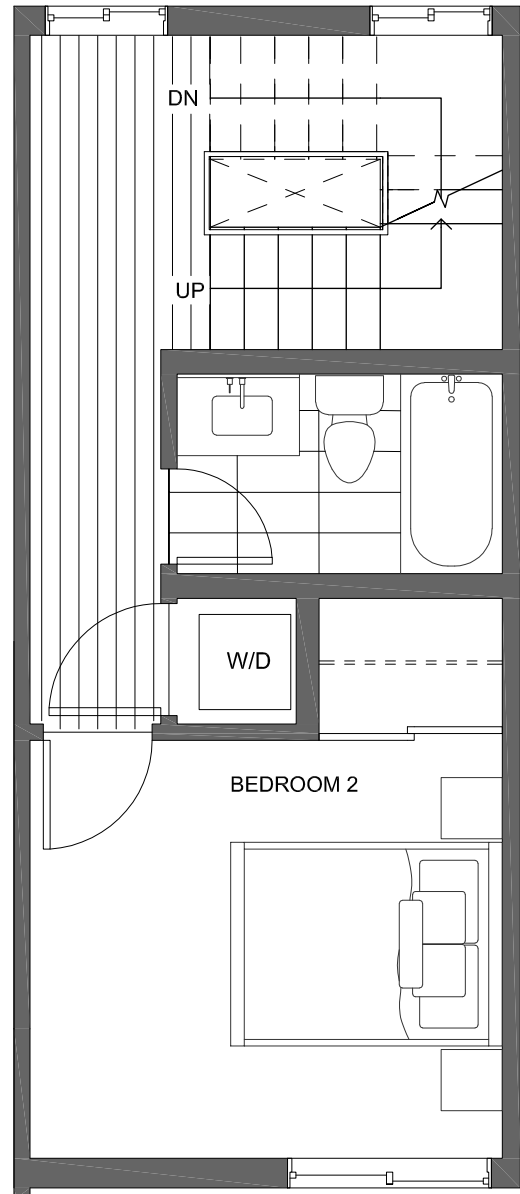

SEATTLE, WA 98177

1,084

2

1.75

PARKING SPACE

THIRD FLOOR

ROOF DECK

PID: 462

FIRST FLOOR

SECOND FLOOR

PID: 462

THIRD FLOOR

ROOF DECK

PID: 462

FIRST FLOOR

SECOND FLOOR