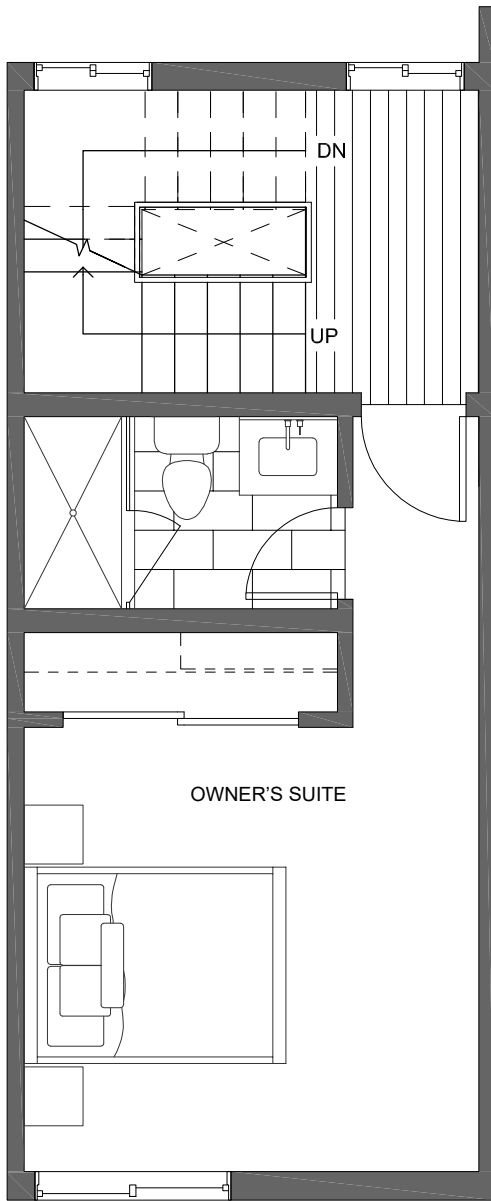

ROOF DECK

PID: 462

FIRST FLOOR

SECOND FLOOR

PID: 462

Jasmine

of the Flora Collection at Greenwood

10429D ALDERBROOK PL NW

SEATTLE, WA 98177

1,084

2

1.75

PARKING SPACE

THIRD FLOOR

ROOF DECK

PID: 462