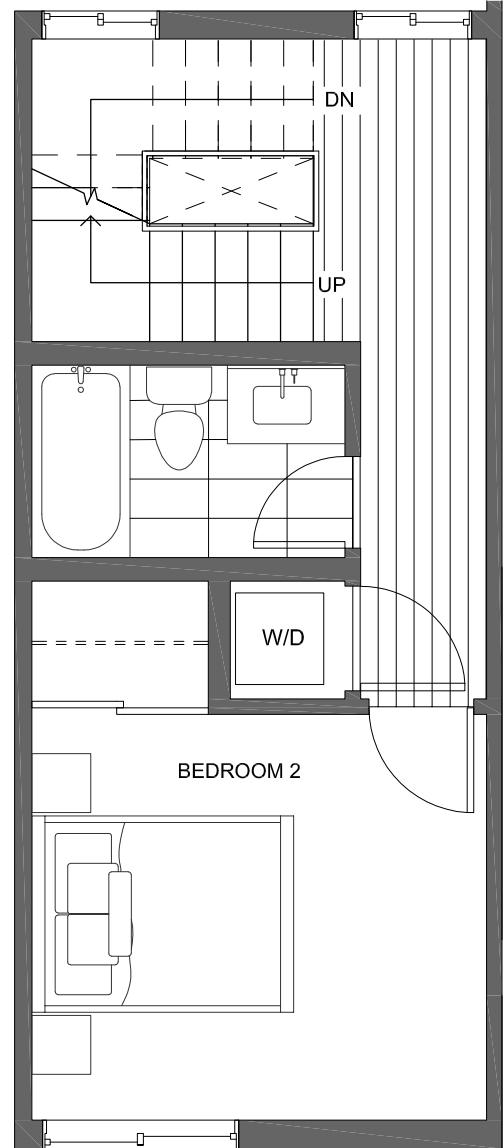

FIRST FLOOR

SECOND FLOOR

PID: 462

Jasmine

of the Flora Collection at Greenwood

10429A ALDERBROOK PL NW

SEATTLE, WA 98177

1,098

2

1.75

PARKING SPACE

THIRD FLOOR

ROOF DECK

PID: 462

FIRST FLOOR

SECOND FLOOR

PID: 462

THIRD FLOOR

ROOF DECK

PID: 462

FIRST FLOOR

SECOND FLOOR

PID: 462

THIRD FLOOR

ROOF DECK

PID: 462

FIRST FLOOR

SECOND FLOOR

PID: 462

Jasmine

of the Flora Collection at Greenwood

10429D ALDERBROOK PL NW