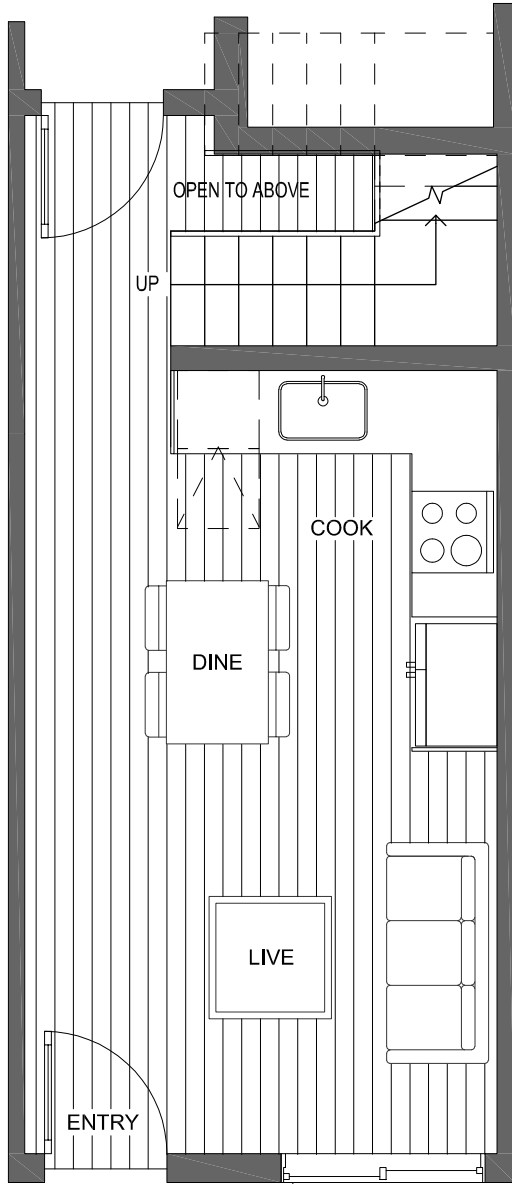

ROOF DECK

PID: 462

FIRST FLOOR

SECOND FLOOR

PID: 462

Jasmine

of the Flora Collection at Greenwood

10429D ALDERBROOK PL NW

SEATTLE, WA 98177

1,084

2

1.75

PARKING SPACE

THIRD FLOOR

ROOF DECK

PID: 462

FIRST FLOOR

SECOND FLOOR

PID: 462

THIRD FLOOR

ROOF DECK

PID: 462

FIRST FLOOR

SECOND FLOOR