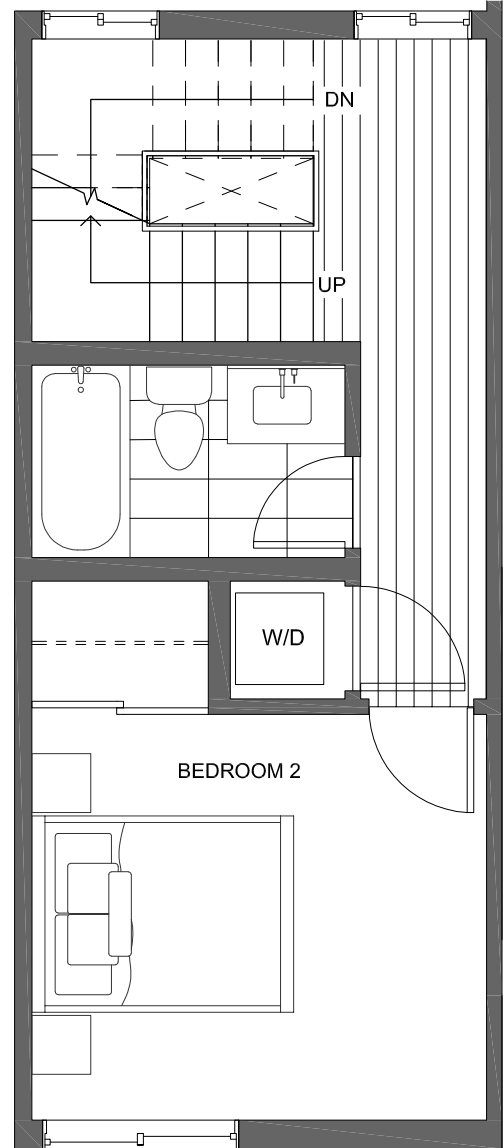

2

1.75

PARKING SPACE

THIRD FLOOR

ROOF DECK

PID: 462

FIRST FLOOR

SECOND FLOOR

PID: 462

THIRD FLOOR

ROOF DECK

PID: 462

FIRST FLOOR

SECOND FLOOR

PID: 462

THIRD FLOOR

ROOF DECK

PID: 462

FIRST FLOOR

SECOND FLOOR

PID: 462

Jasmine

of the Flora Collection at Greenwood

10429D ALDERBROOK PL NW

SEATTLE, WA 98177

1,084

2

1.75

PARKING SPACE

THIRD FLOOR

ROOF DECK

PID: 462