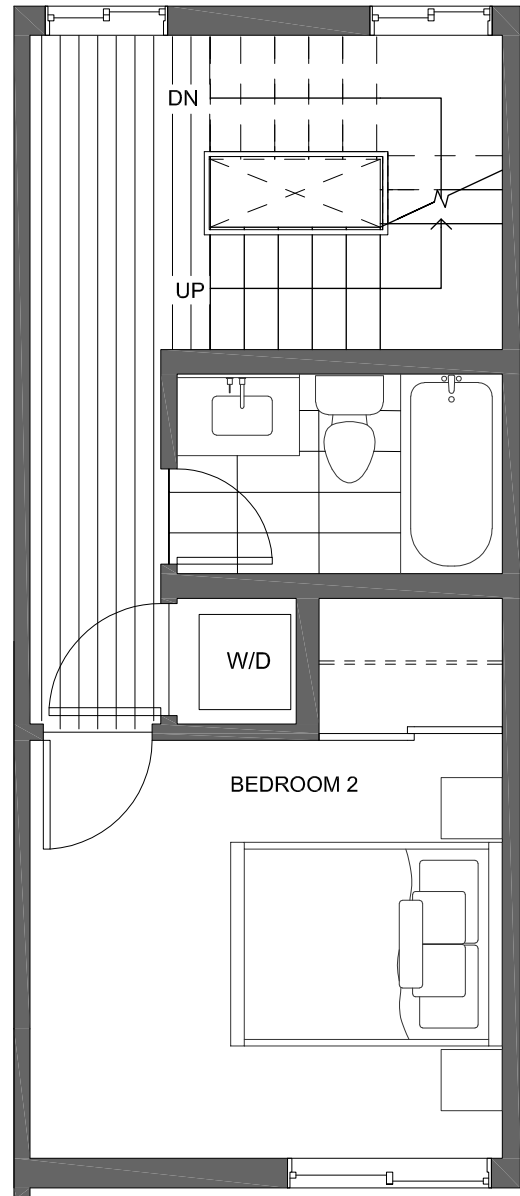

2

1.75

PARKING SPACE

THIRD FLOOR

ROOF DECK

PID: 462

FIRST FLOOR

SECOND FLOOR

PID: 462

THIRD FLOOR

ROOF DECK

PID: 462

FIRST FLOOR

SECOND FLOOR

PID: 462

THIRD FLOOR

ROOF DECK

PID: 462

FIRST FLOOR

SECOND FLOOR

PID: 462

Jasmine

of the Flora Collection at Greenwood

10429D ALDERBROOK PL NW

SEATTLE, WA 98177

1,084

2

1.75

PARKING SPACE

THIRD FLOOR

ROOF DECK

PID: 462