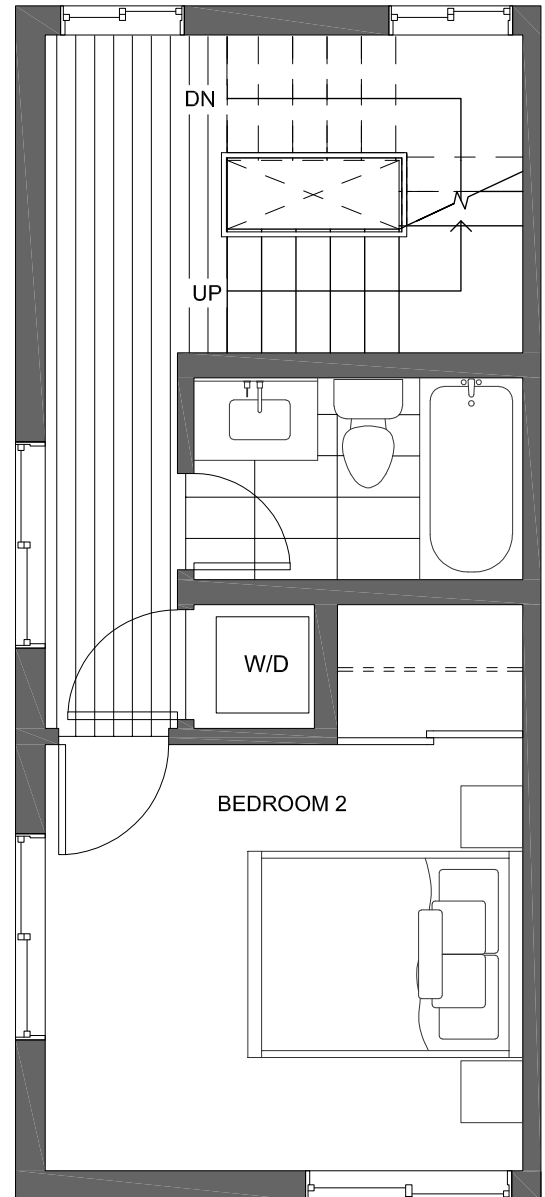

FIRST FLOOR

SECOND FLOOR

PID: 462

Jasmine

of the Flora Collection at Greenwood

10429A ALDERBROOK PL NW

SEATTLE, WA 98177

1,098

2

1.75

PARKING SPACE

THIRD FLOOR

ROOF DECK

PID: 462

FIRST FLOOR

SECOND FLOOR

PID: 462

THIRD FLOOR

ROOF DECK

PID: 462

FIRST FLOOR

SECOND FLOOR

PID: 462

THIRD FLOOR

ROOF DECK

PID: 462

FIRST FLOOR

SECOND FLOOR

PID: 462

Jasmine

of the Flora Collection at Greenwood

10429D ALDERBROOK PL NW