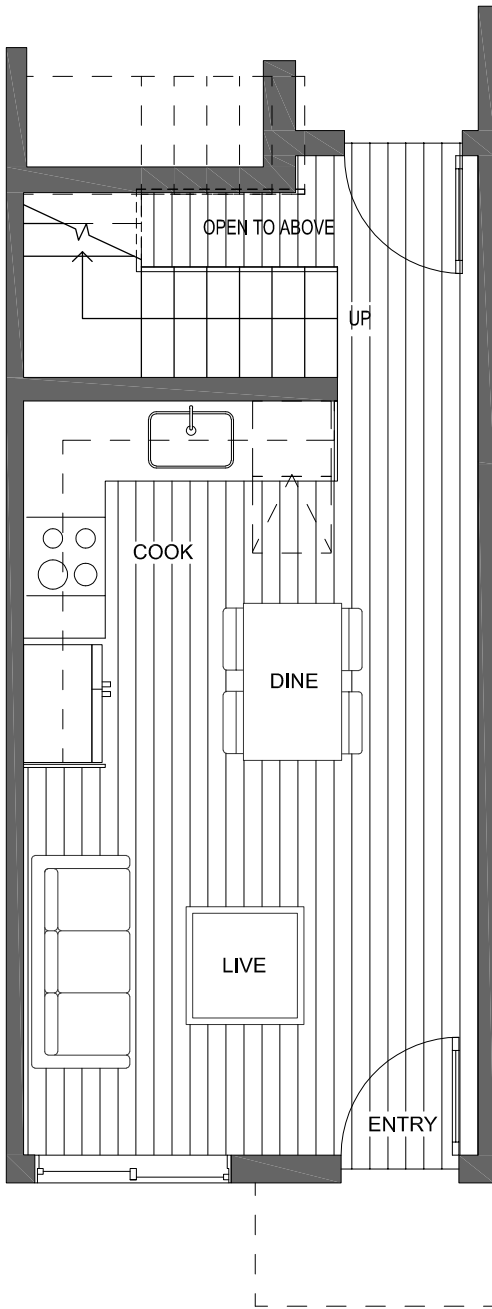

2

1.75

PARKING SPACE

THIRD FLOOR

ROOF DECK

PID: 462

FIRST FLOOR

SECOND FLOOR

SEATTLE, WA 98177

1,084

2

1.75

PARKING SPACE

THIRD FLOOR

ROOF DECK

PID: 462

FIRST FLOOR

SECOND FLOOR

PID: 462

THIRD FLOOR

ROOF DECK

PID: 462

FIRST FLOOR

SECOND FLOOR