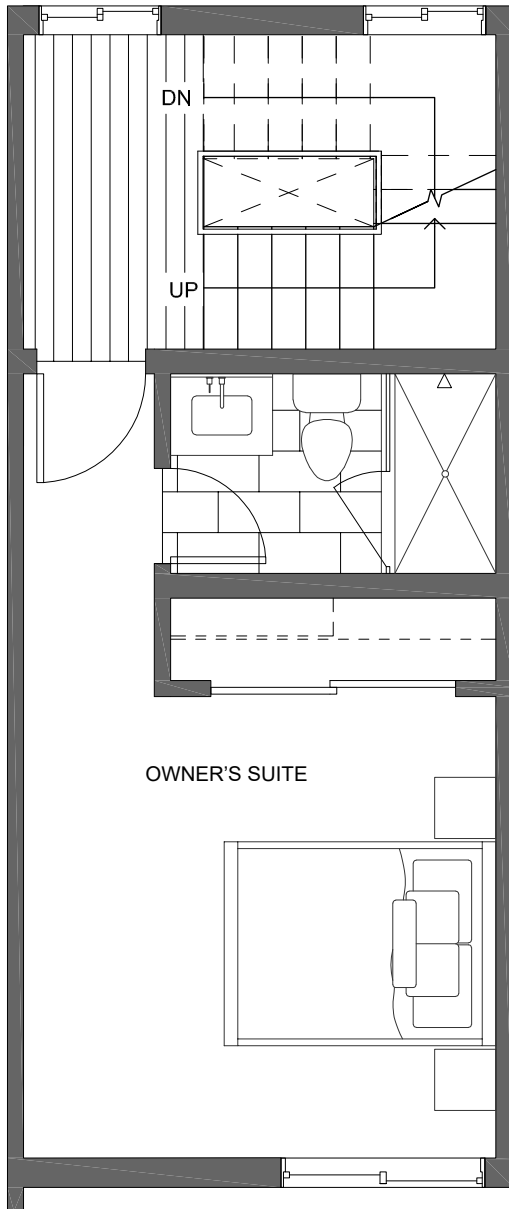

2

1.75

PARKING SPACE

THIRD FLOOR

ROOF DECK

PID: 462

FIRST FLOOR

SECOND FLOOR

PID: 462

THIRD FLOOR

ROOF DECK

PID: 462

FIRST FLOOR

SECOND FLOOR

PID: 462

THIRD FLOOR

ROOF DECK

PID: 462

FIRST FLOOR

SECOND FLOOR

PID: 462

Jasmine

of the Flora Collection at Greenwood

10429D ALDERBROOK PL NW

SEATTLE, WA 98177

1,084

2

1.75

PARKING SPACE

THIRD FLOOR

ROOF DECK

PID: 462