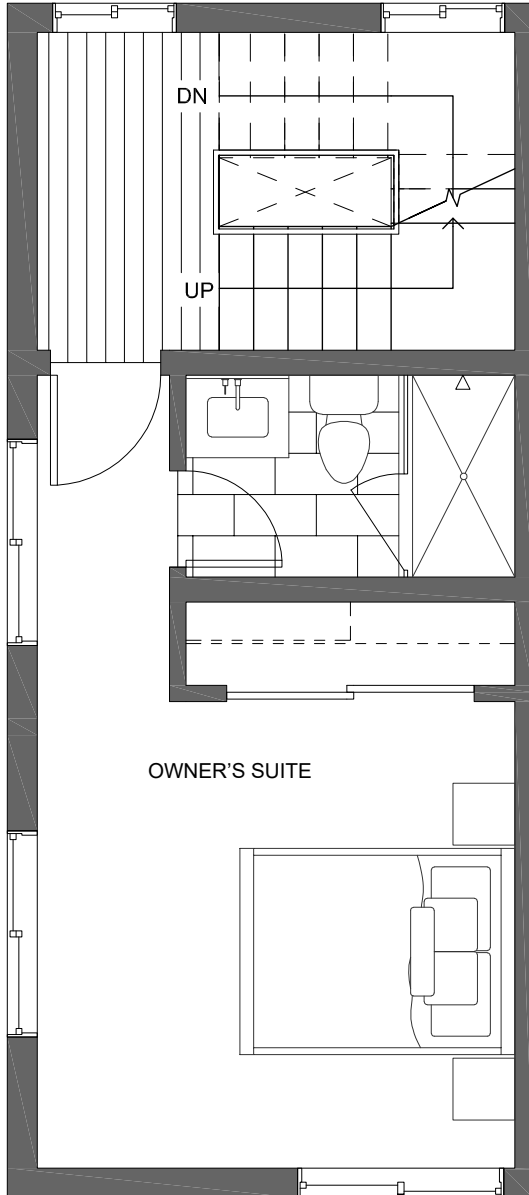

FIRST FLOOR

SECOND FLOOR

PID: 462

Jasmine

of the Flora Collection at Greenwood

10429A ALDERBROOK PL NW

SEATTLE, WA 98177

1,098

2

1.75

PARKING SPACE

THIRD FLOOR

ROOF DECK

PID: 462

FIRST FLOOR

SECOND FLOOR

PID: 462

THIRD FLOOR

ROOF DECK

PID: 462

FIRST FLOOR

SECOND FLOOR

PID: 462

THIRD FLOOR

ROOF DECK

PID: 462

FIRST FLOOR

SECOND FLOOR

PID: 462

Jasmine

of the Flora Collection at Greenwood

10429D ALDERBROOK PL NW