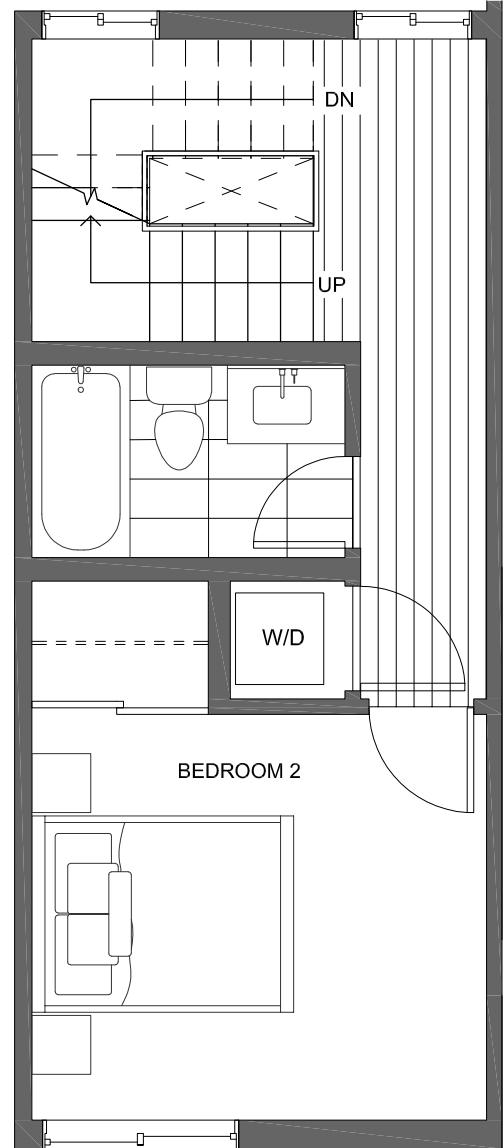

SEATTLE, WA 98177

1,084

2

1.75

PARKING SPACE

THIRD FLOOR

ROOF DECK

PID: 462

FIRST FLOOR

SECOND FLOOR

PID: 462

THIRD FLOOR

ROOF DECK

PID: 462

FIRST FLOOR

SECOND FLOOR