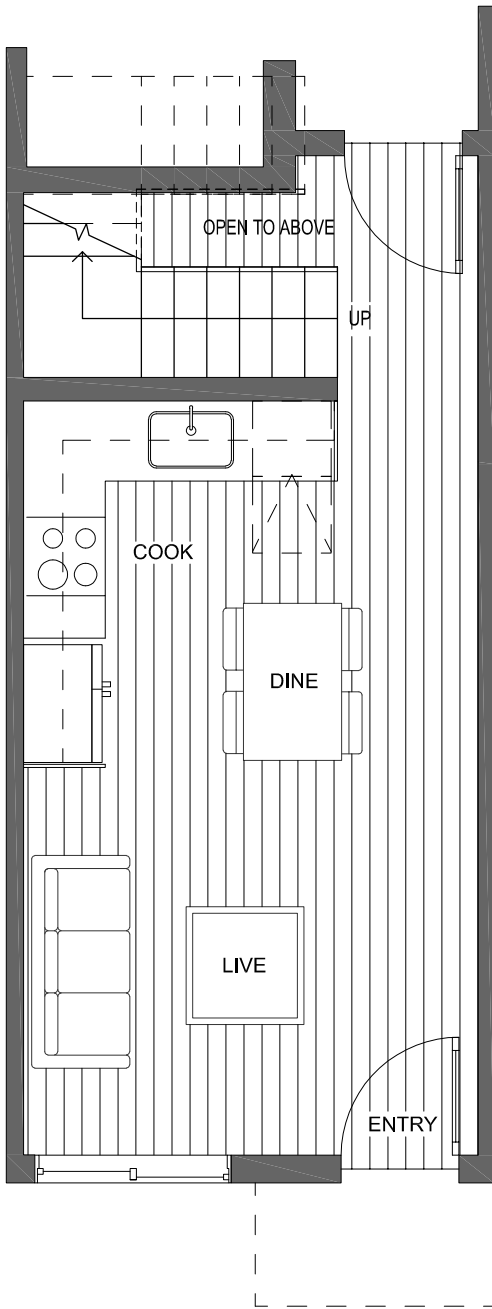

2

1.75

PARKING SPACE

THIRD FLOOR

ROOF DECK

PID: 462

FIRST FLOOR

SECOND FLOOR

PID: 462

THIRD FLOOR

ROOF DECK

PID: 462

FIRST FLOOR

SECOND FLOOR

PID: 462

THIRD FLOOR

ROOF DECK

PID: 462

FIRST FLOOR

SECOND FLOOR

PID: 462

Jasmine

of the Flora Collection at Greenwood

10429D ALDERBROOK PL NW

SEATTLE, WA 98177

1,084

2

1.75

PARKING SPACE

THIRD FLOOR

ROOF DECK

PID: 462