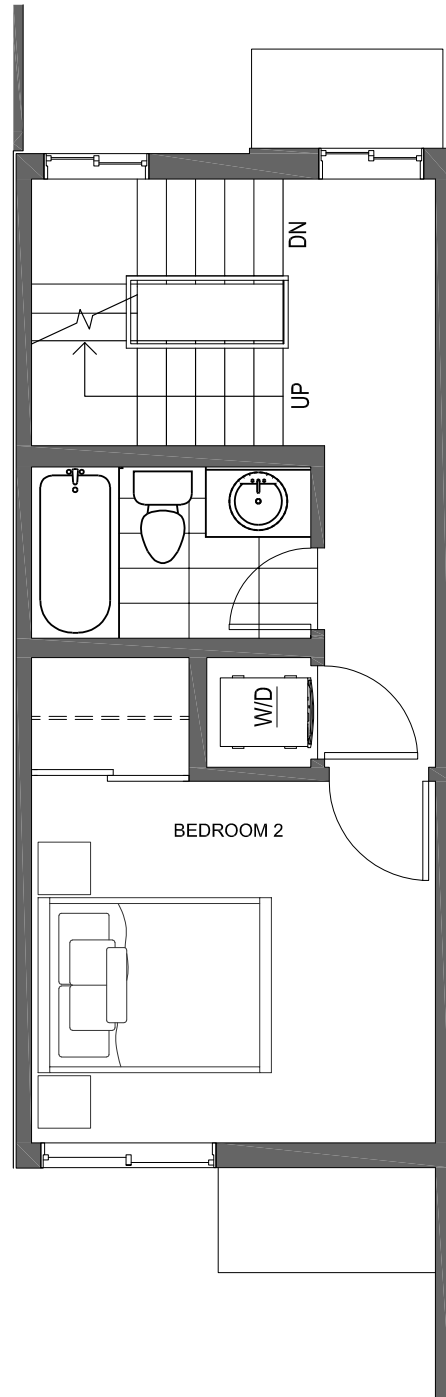

## 10421 ALDERBROOK PL NW SEATTLE, WA 98177

1,095

2

1.75

PARKING SPACE

FIRST FLOOR

SECOND FLOOR

PID: 462