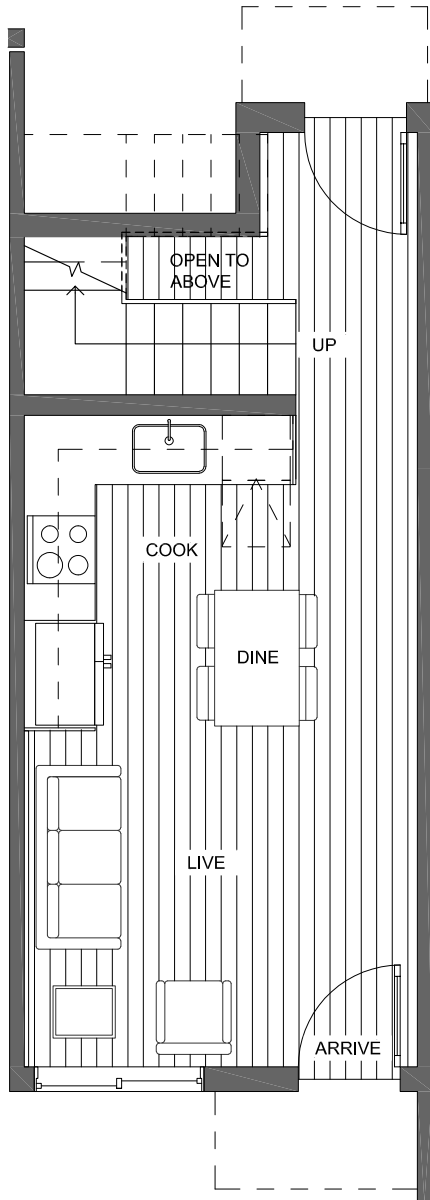

# 10425 ALDERBROOK PL NW

SEATTLE, WA 98177

1,092

2

1.75

PARKING SPACE

FIRST FLOOR

SECOND FLOOR