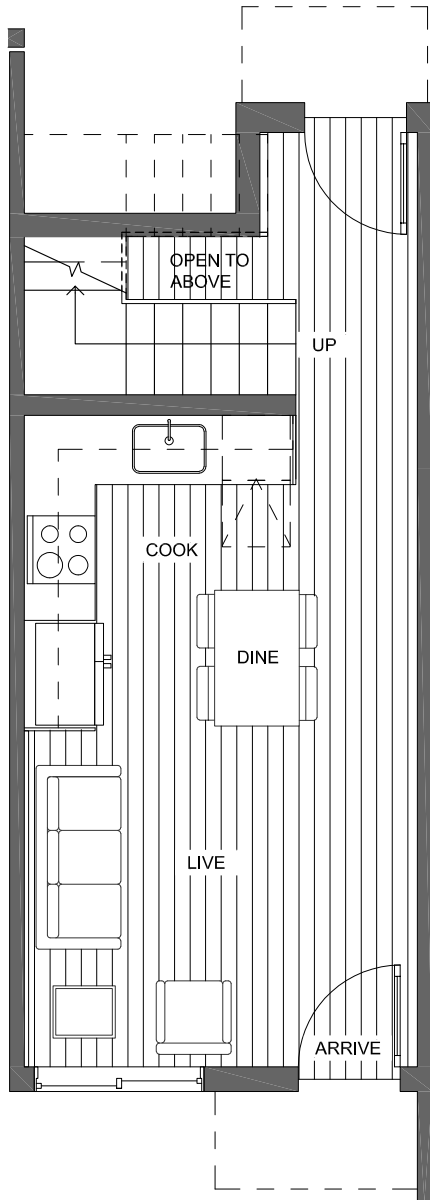

## 10423 ALDERBROOK PL NW SEATTLE, WA 98177

1,092

2

1.75

PARKING SPACE

FIRST FLOOR

SECOND FLOOR

PID: 462