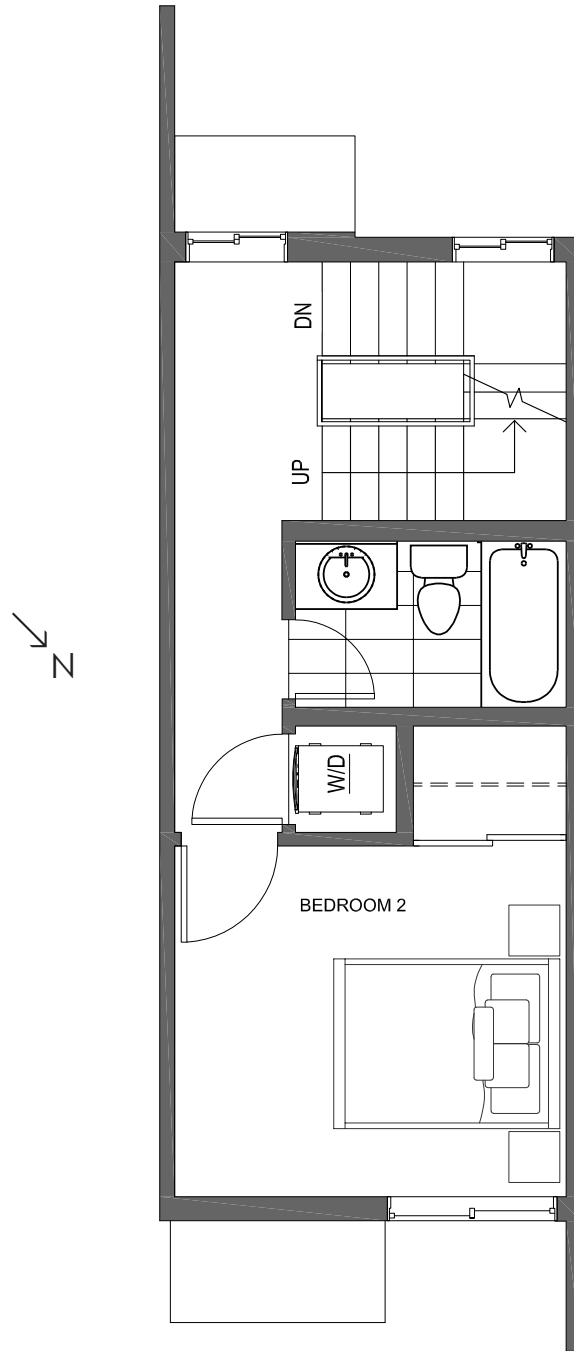

## 10423 ALDERBROOK PL NW SEATTLE, WA 98177

1,092

2

1.75

PARKING SPACE

FIRST FLOOR

SECOND FLOOR

PID: 462