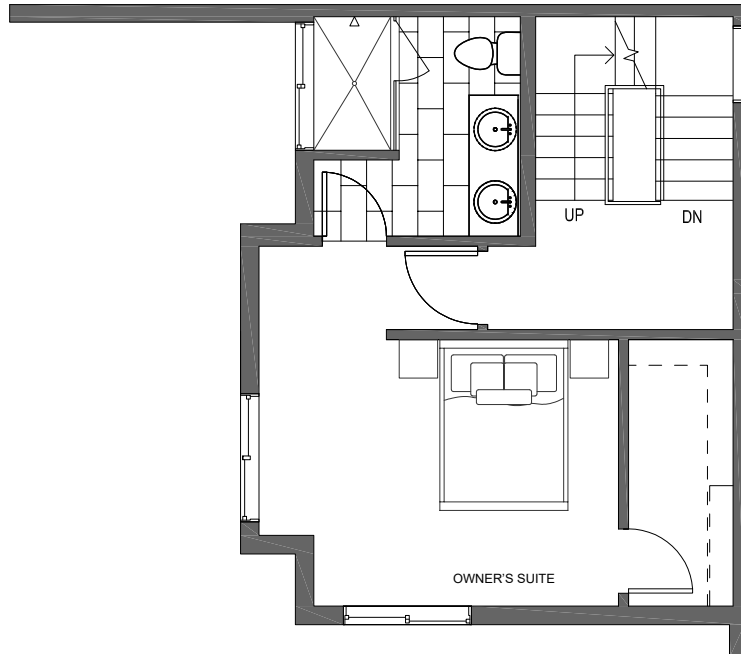

Zinnia

of the Flora Collection at Greenwood

10419 ALDERBROOK PL NW

SEATTLE, WA 98177

1,358

3

1.75

PARKING SPACE

THIRD FLOOR