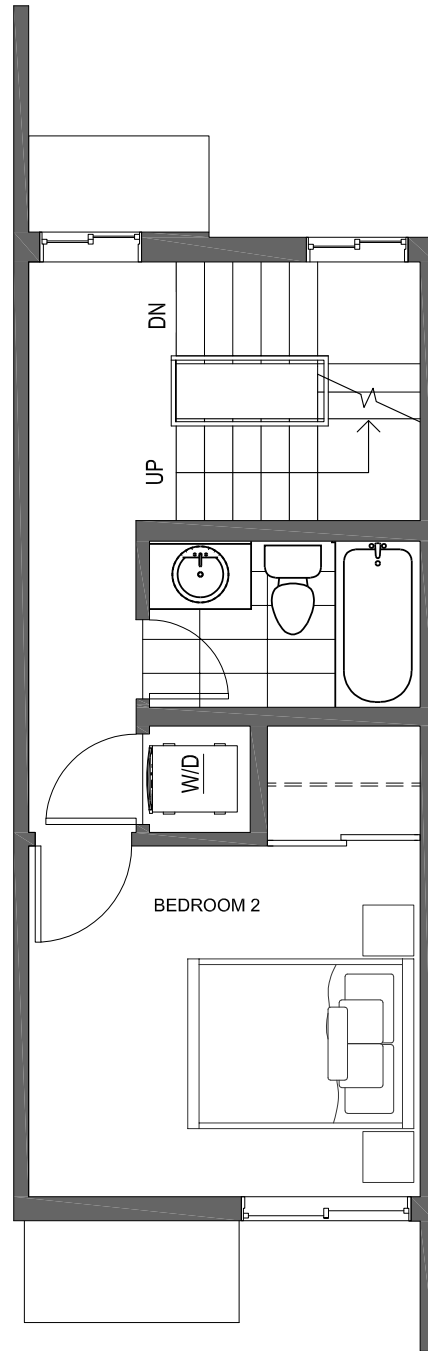

# 10425 ALDERBROOK PL NW

SEATTLE, WA 98177

1,092

2

1.75

PARKING SPACE

FIRST FLOOR

SECOND FLOOR