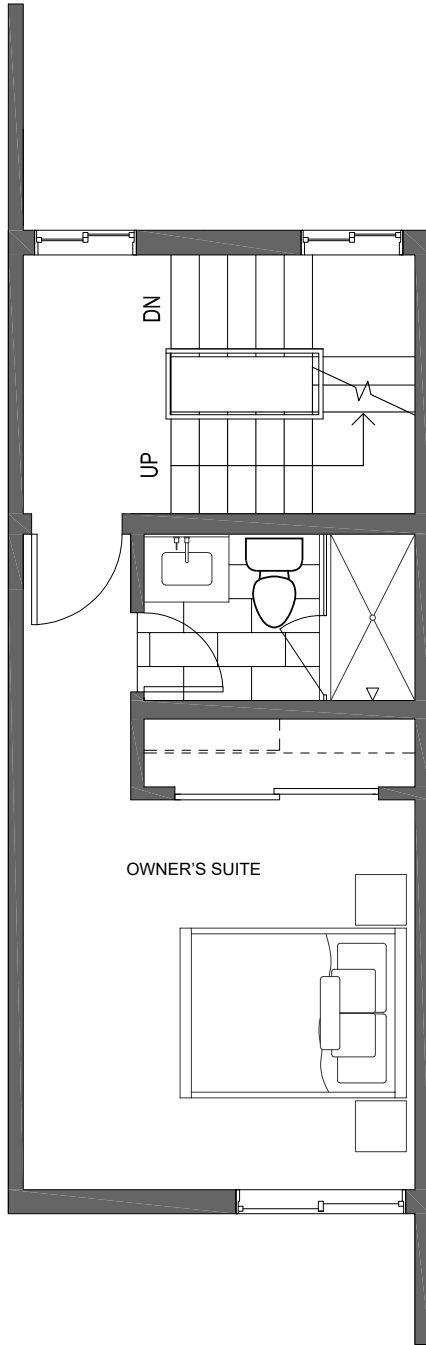

## 10423 ALDERBROOK PL NW SEATTLE, WA 98177

1,092

2

1.75

PARKING SPACE

FIRST FLOOR

SECOND FLOOR

PID: 462