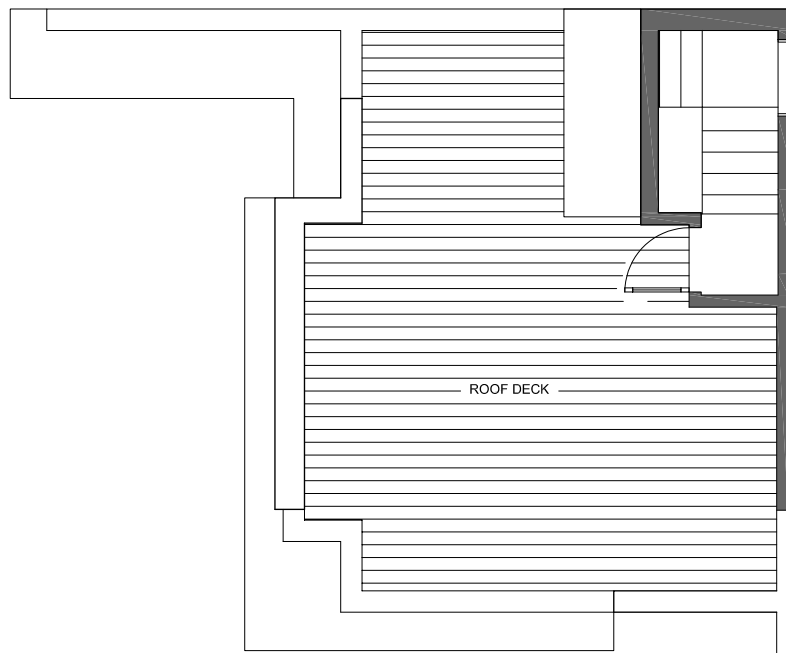

Zinnia

of the Flora Collection at Greenwood

10419 ALDERBROOK PL NW

SEATTLE, WA 98177

1,358

3

1.75

PARKING SPACE

THIRD FLOOR

ROOF DECK

PID: 462