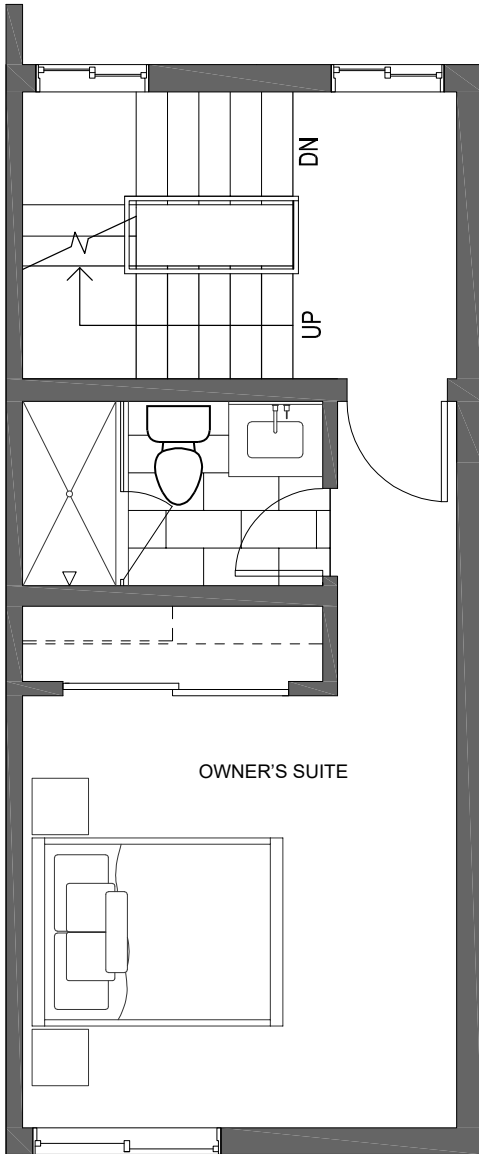

## 10427 ALDERBROOK PL NW SEATTLE, WA 98177

1,113

2

1.75

PARKING SPACE

THIRD FLOOR

ROOF DECK

PID: 462