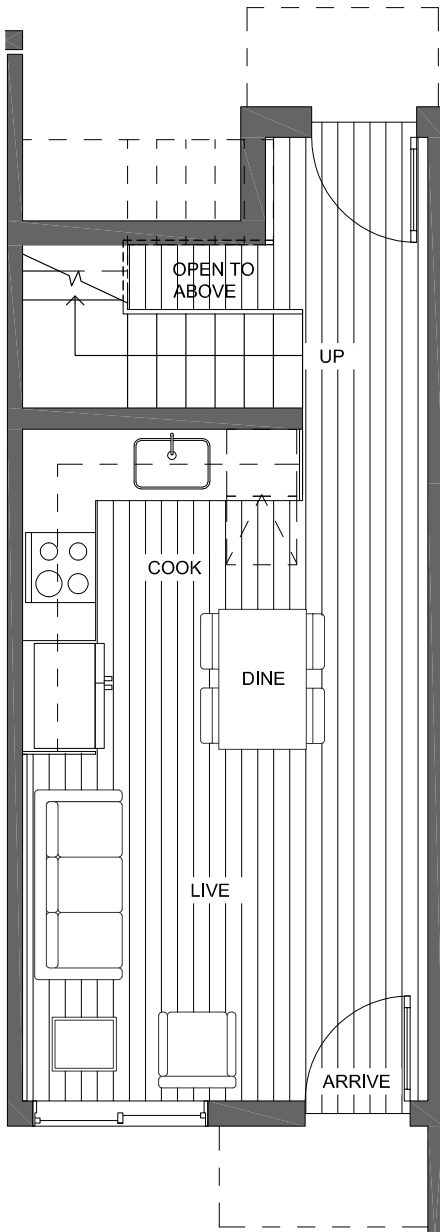

## 10421 ALDERBROOK PL NW SEATTLE, WA 98177

1,095

2

1.75

PARKING SPACE

FIRST FLOOR

SECOND FLOOR

PID: 462